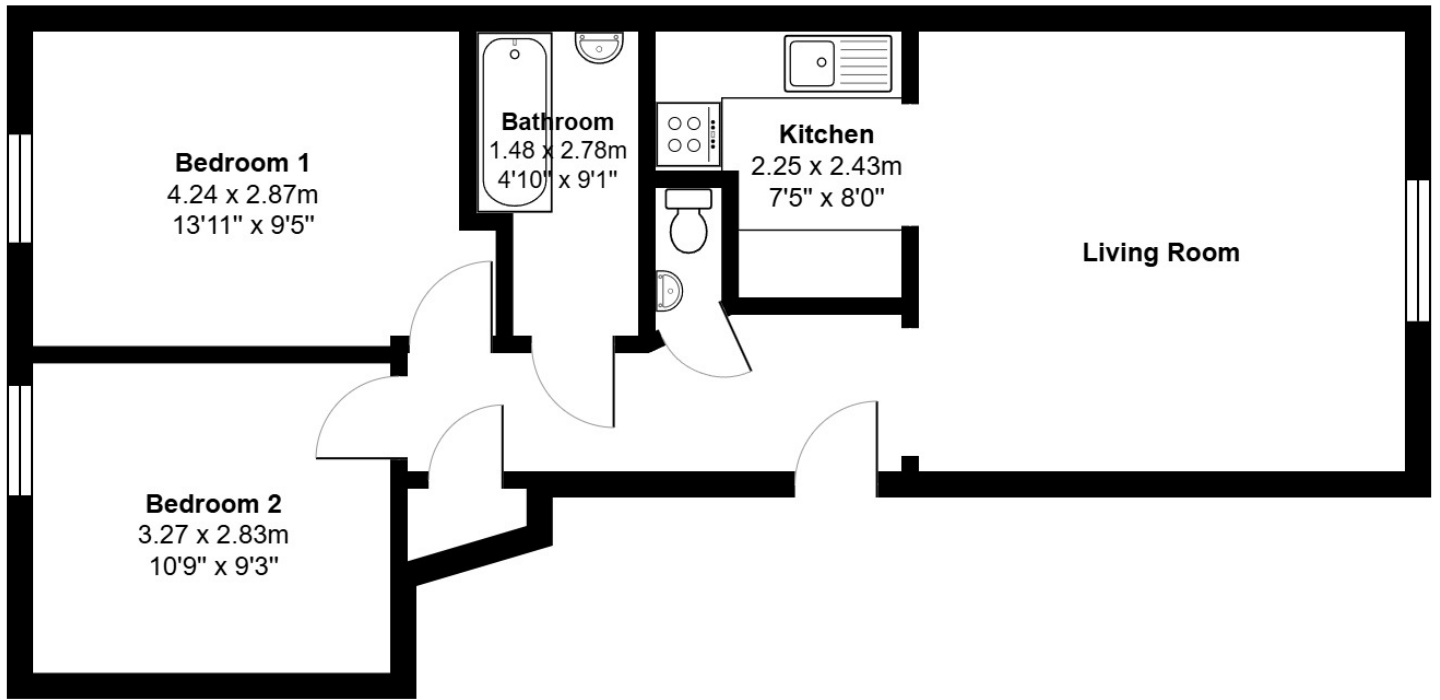

FLOOR PLAN, DIMENSIONS & MAP

Approximate Dimensions (Taken from the widest point)

Gross internal floor area (m²): 56m²
EPC Rating: C