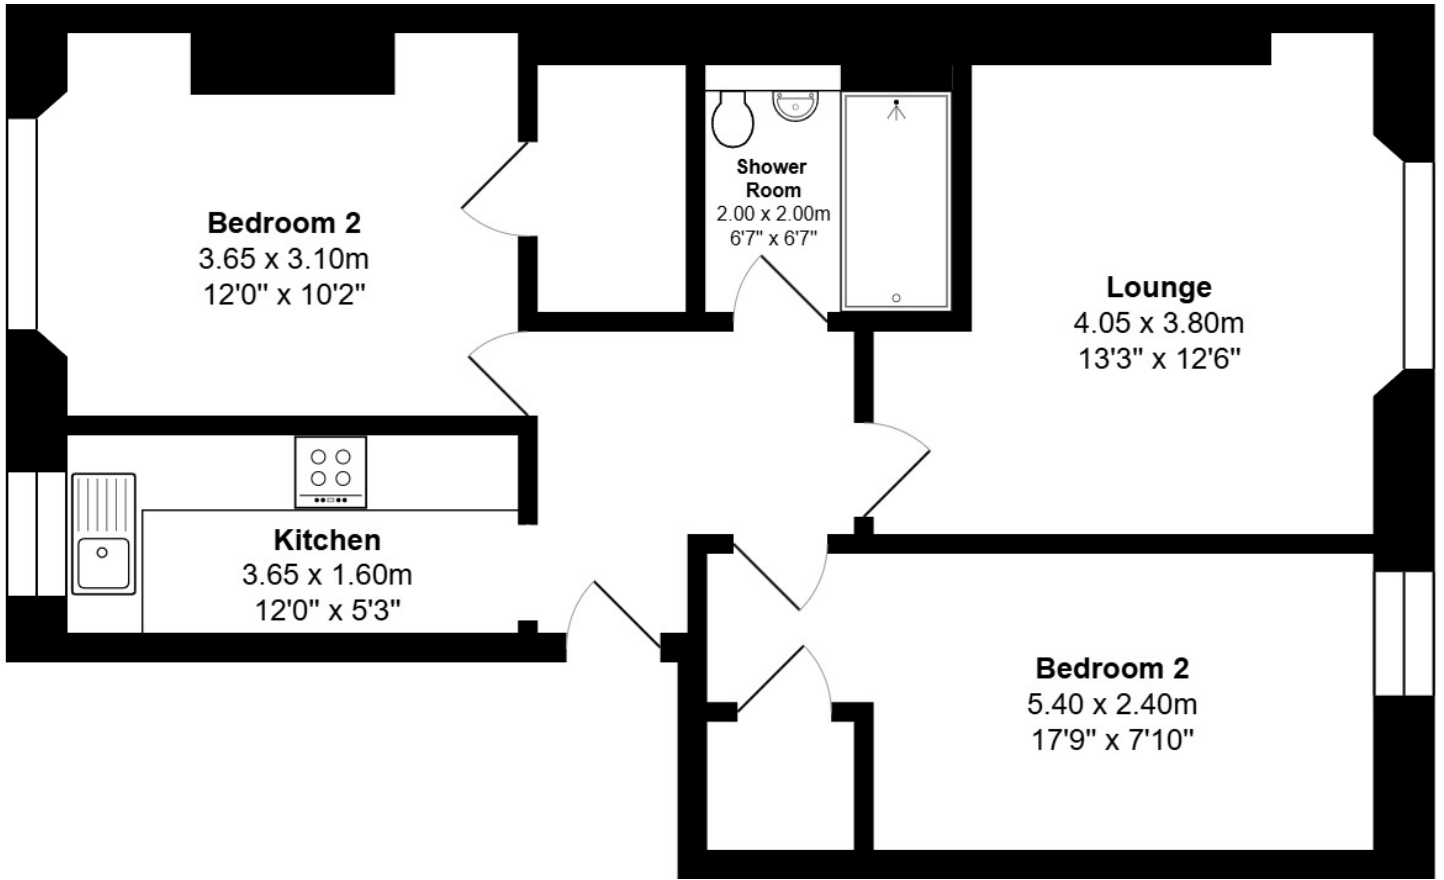

FLOOR PLAN, DIMENSIONS & MAP

Approximate Dimensions (Taken from the widest point)

Gross internal floor area (m²): 58m² | EPC Rating: C