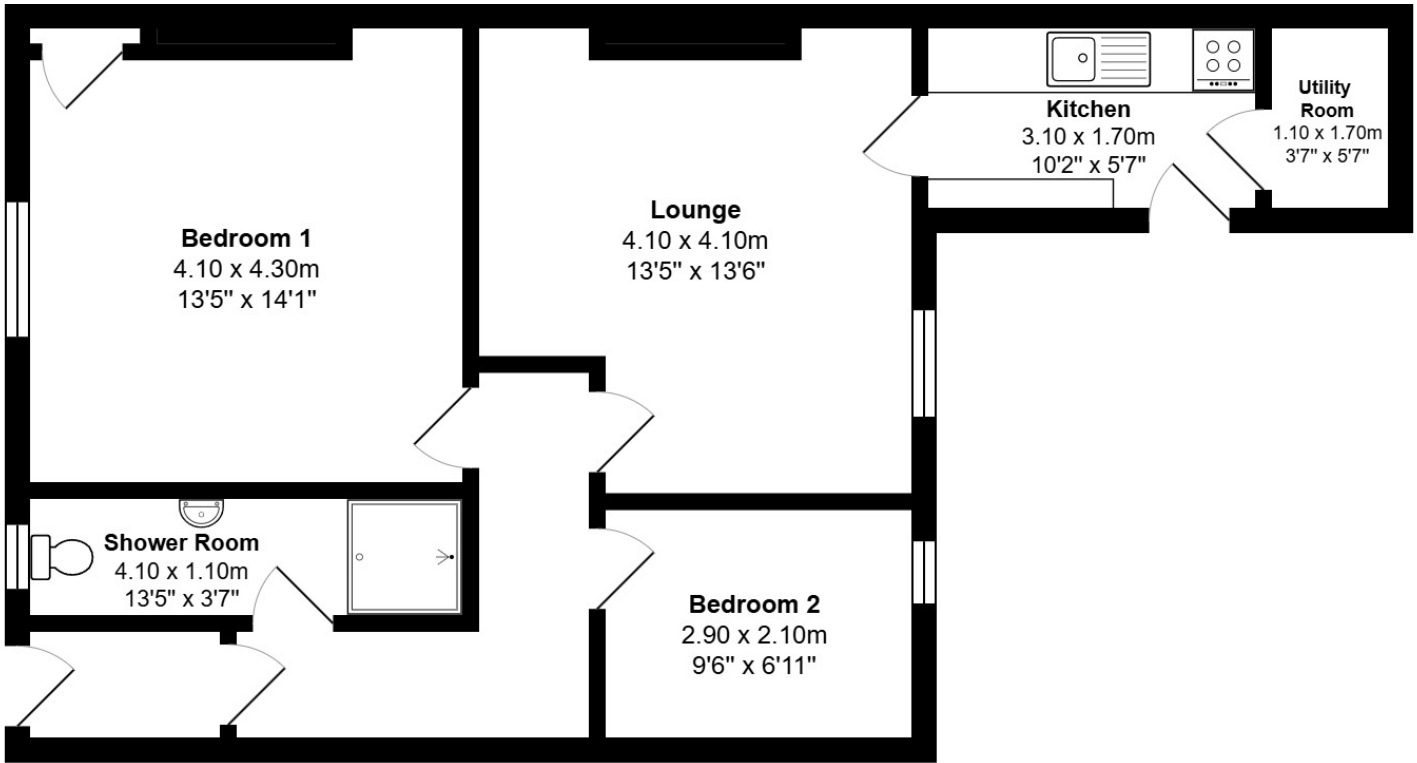

FLOOR PLAN, DIMENSIONS & MAP

Approximate Dimensions (Taken from the widest point)

Gross internal floor area (m²): 59m² | EPC Rating: D