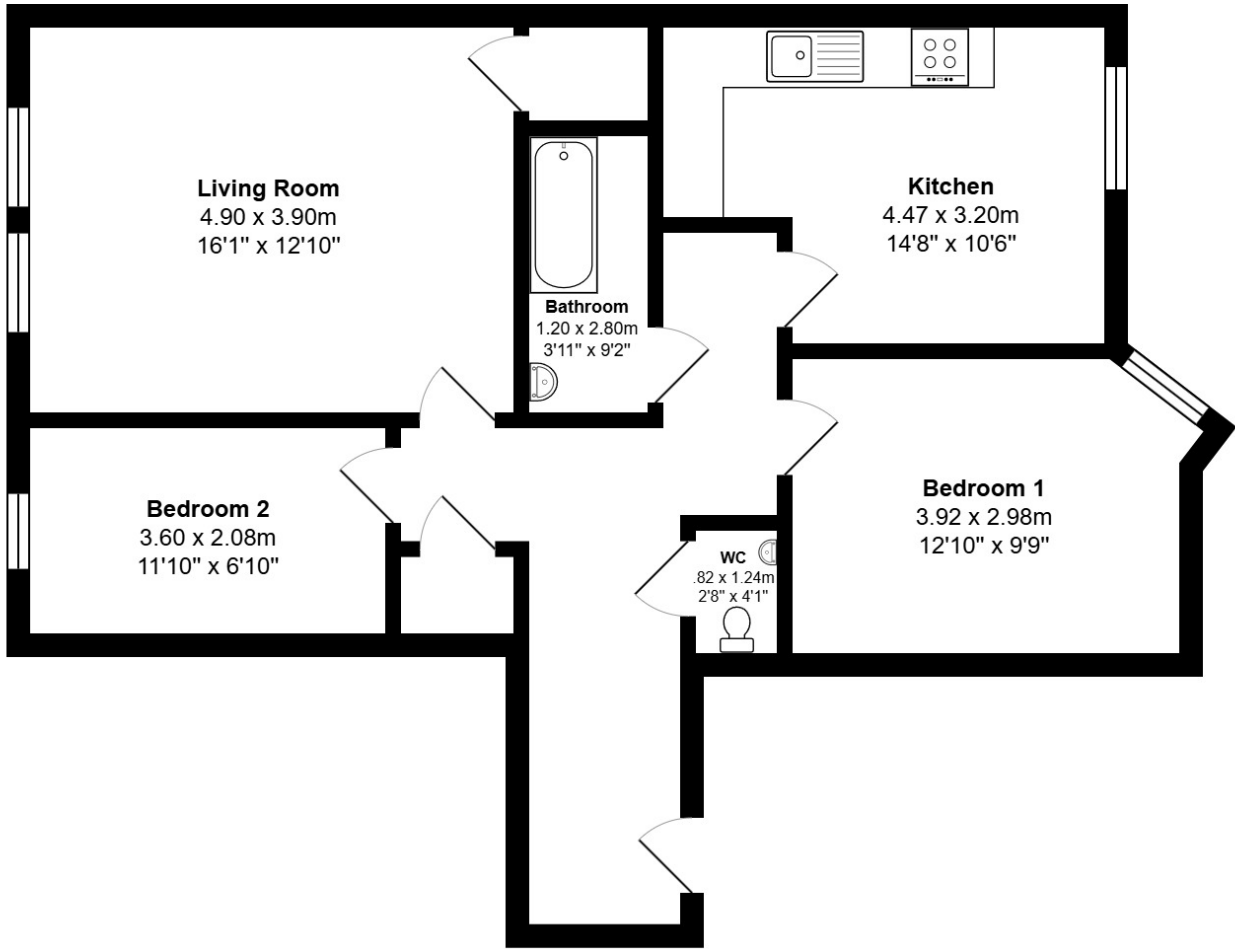

FLOOR PLAN, DIMENSIONS & MAP

Approximate Dimensions (Taken from the widest point)

Gross internal floor area (m²): 73m² | EPC Rating: C