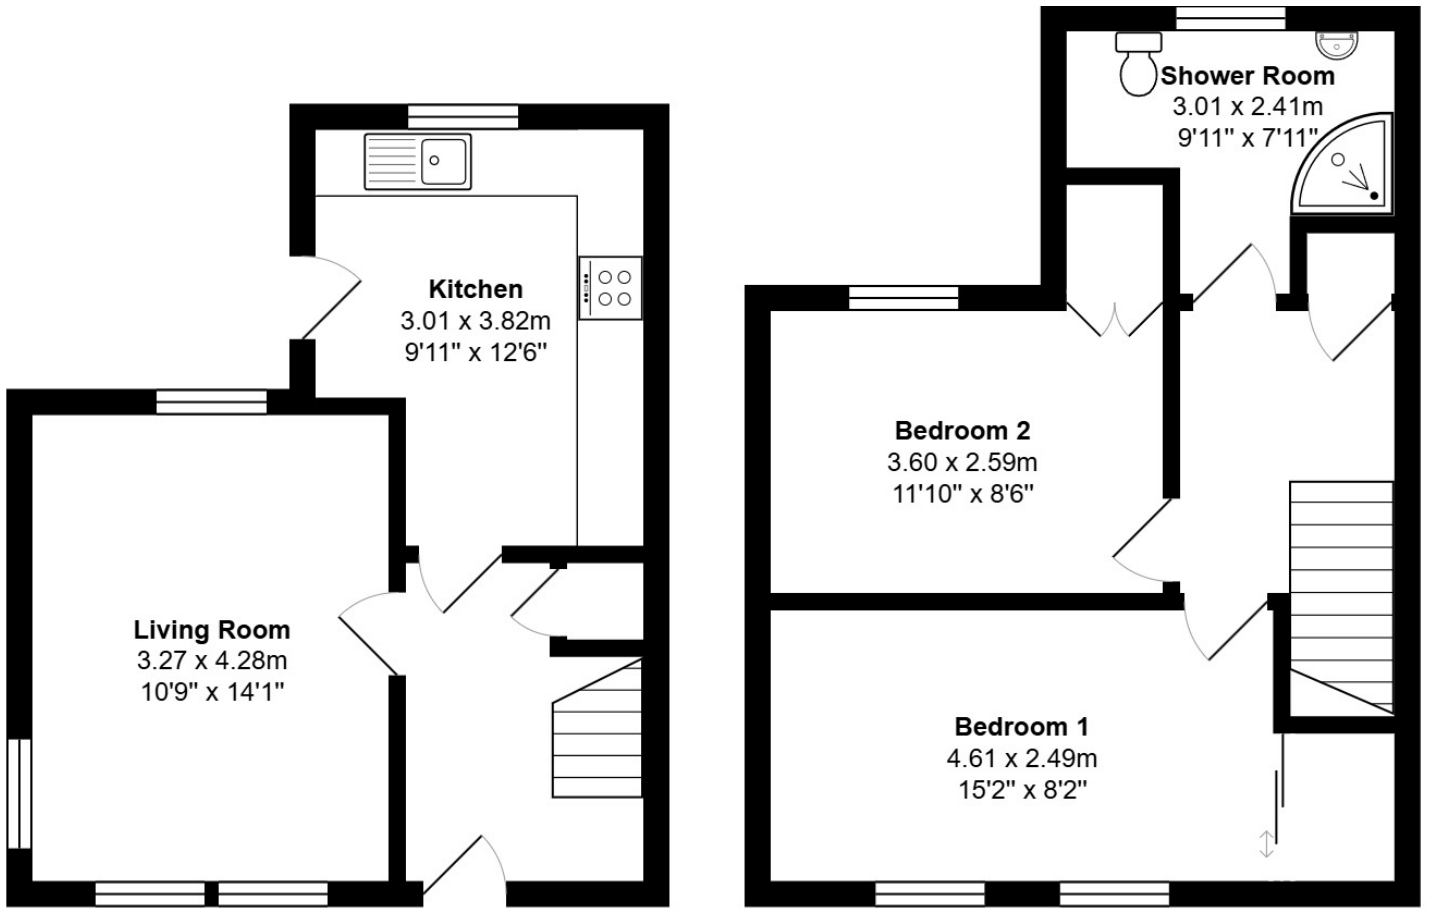

FLOOR PLAN, DIMENSIONS & MAP

Approximate Dimensions (Taken from the widest point)

Gross internal floor area (m²):68m²
EPC Rating: D