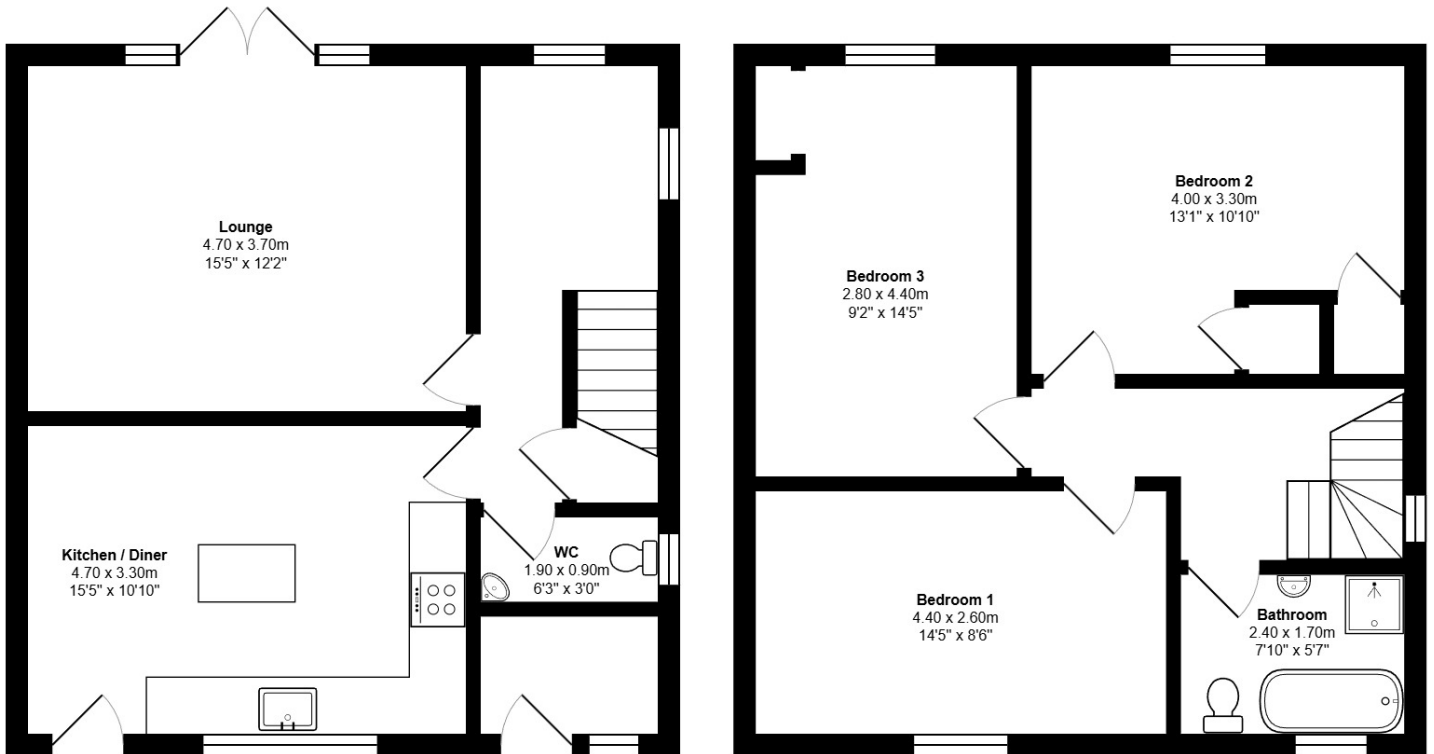

FLOOR PLAN & DIMENSIONS

Approximate Dimensions (Taken from the widest point)

Gross internal floor area (m²): 96m² | EPC Rating: E