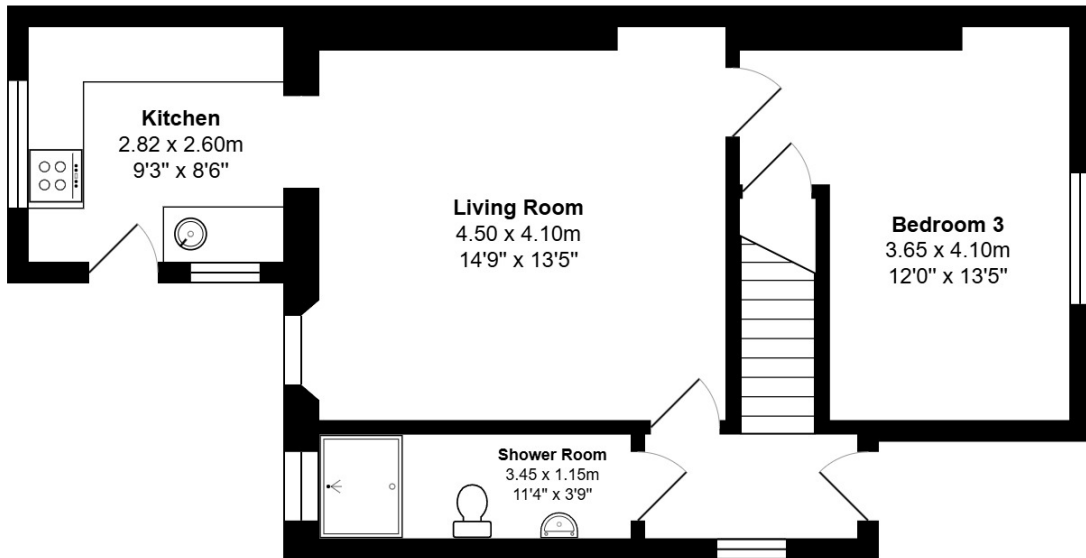

FLOOR PLAN, DIMENSIONS & MAP

Approximate Dimensions (Taken from the widest point)

Gross internal floor area (m²): 95m² | EPC Rating: D