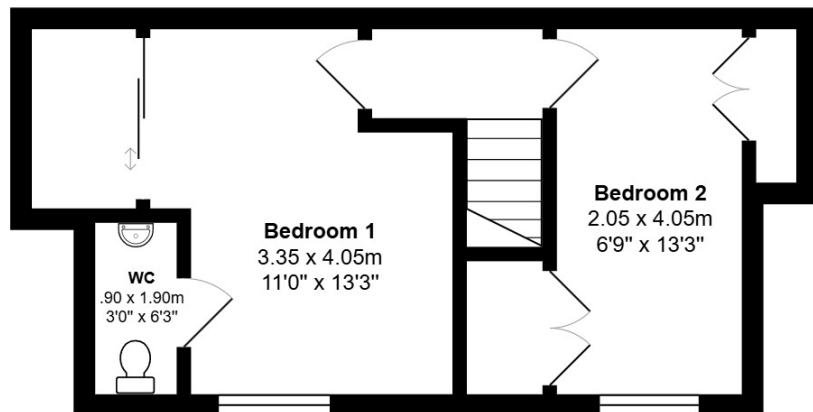

FLOOR PLAN, DIMENSIONS & MAP

Approximate Dimensions (Taken from the widest point)

Gross internal floor area (m²): 95m² | EPC Rating: D