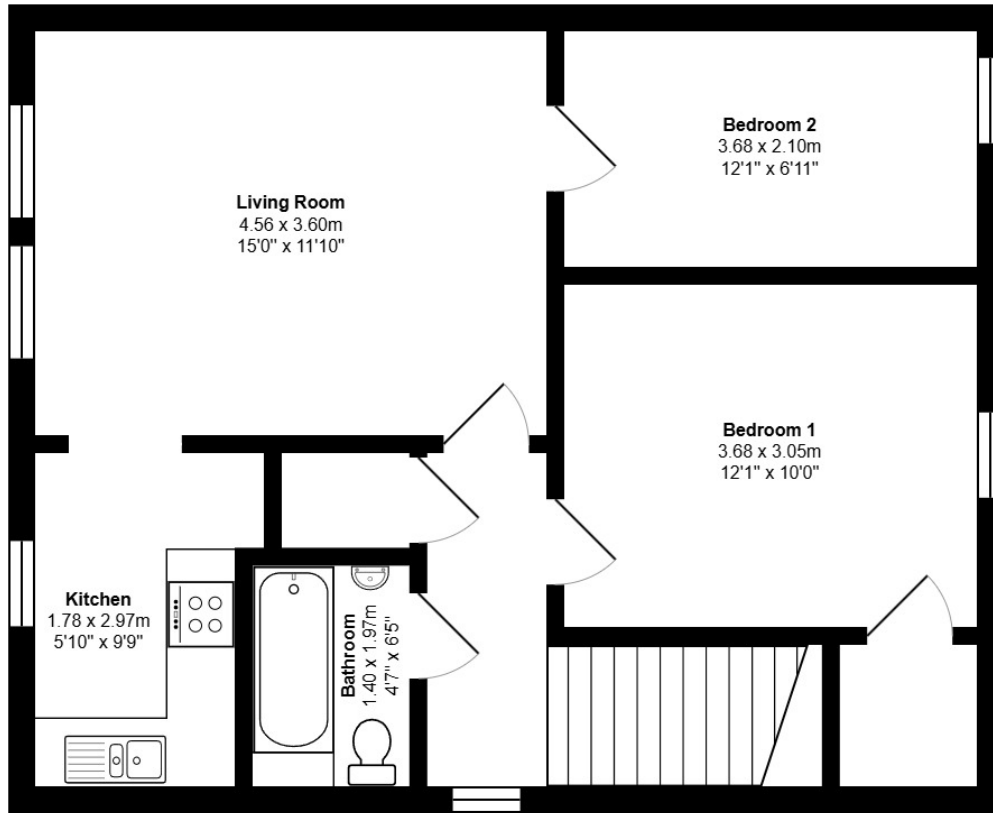

FLOOR PLAN, DIMENSIONS & MAP

Approximate Dimensions (Taken from the widest point)

Gross internal floor area (m²): 57m² | EPC Rating: D