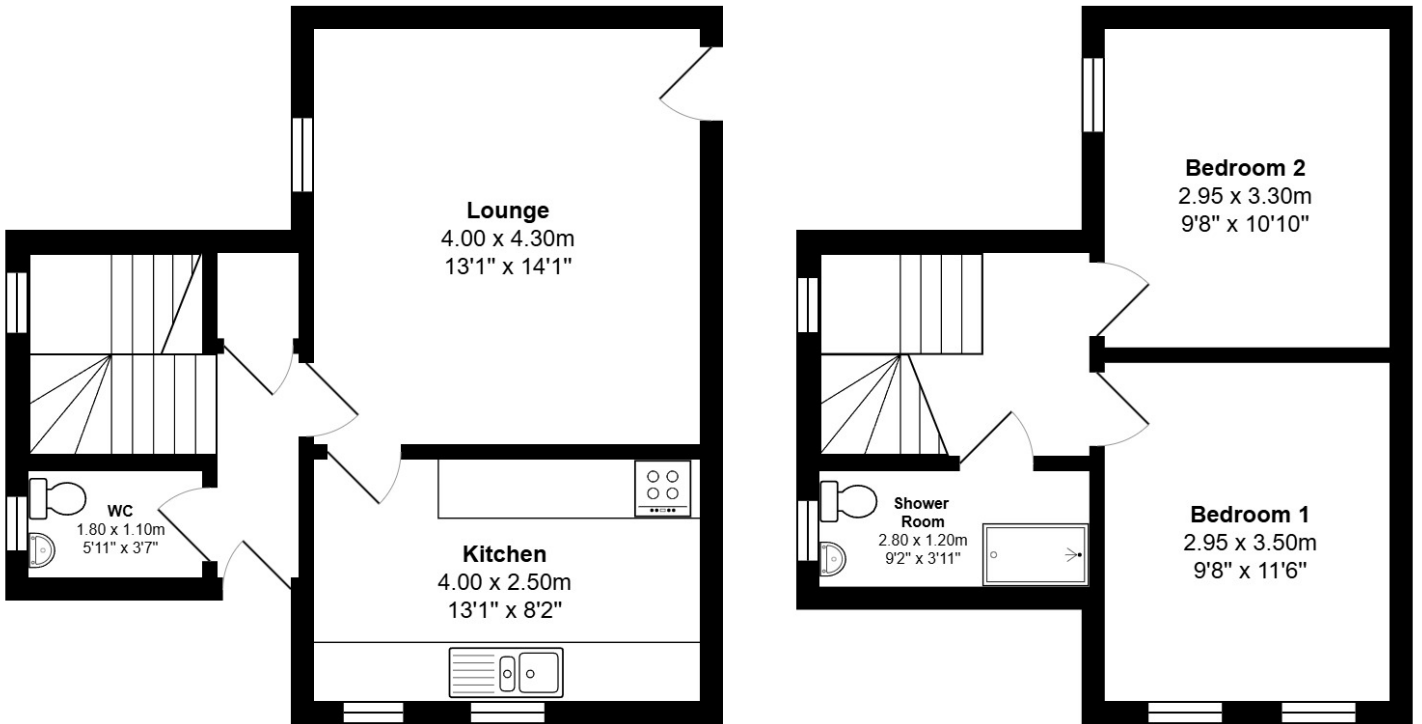

FLOOR PLAN, DIMENSIONS & MAP

Approximate Dimensions (Taken from the widest point)

Gross internal floor area (m²): 87m² | EPC Rating: D