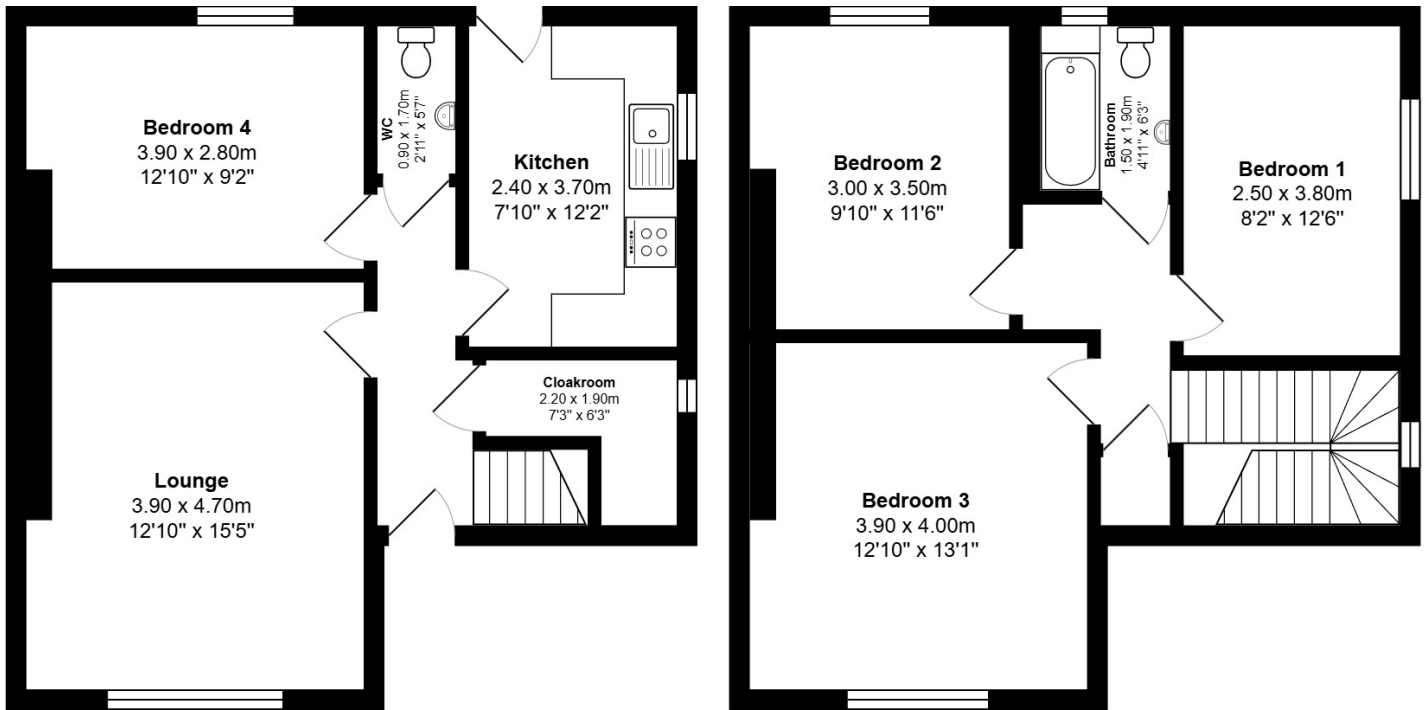

FLOOR PLAN & DIMENSIONS

Approximate Dimensions (Taken from the widest point)

Gross internal floor area (m²): 104m² | EPC Rating: D