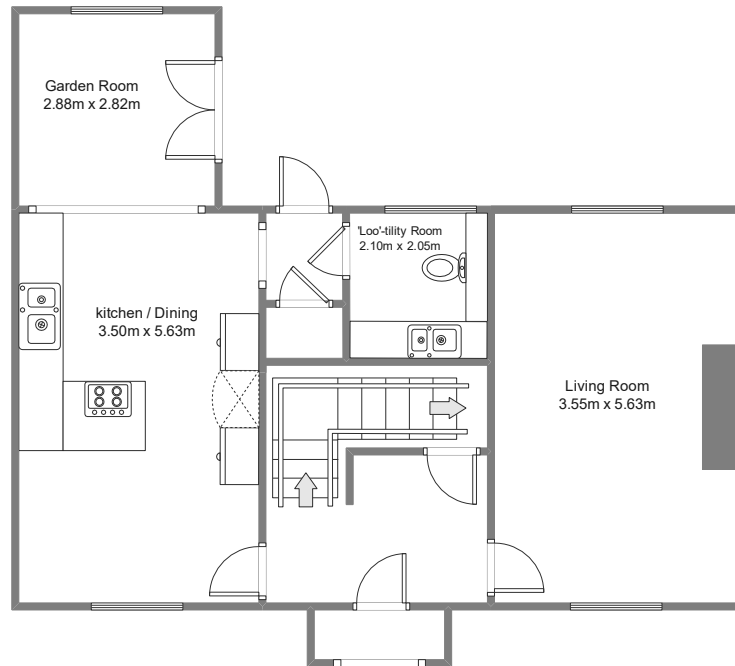

FLOOR PLAN & DIMENSIONS

Approximate Dimensions (Taken from the widest point)

Gross internal floor area (m²): 128m² | EPC Rating: B