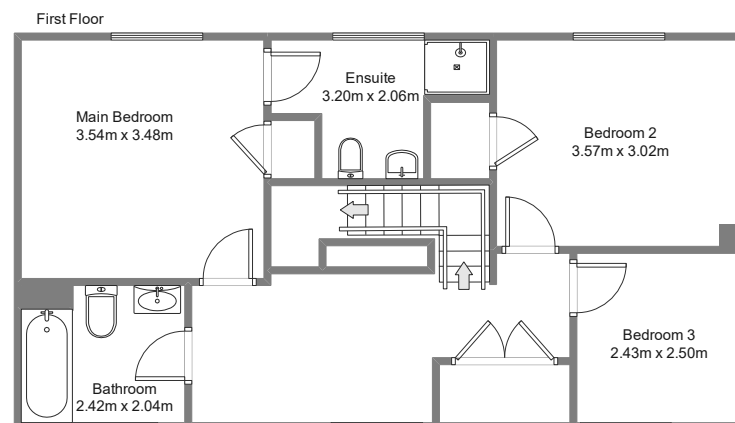

FLOOR PLAN & DIMENSIONS

Approximate Dimensions (Taken from the widest point)

Gross internal floor area (m²): 128m² | EPC Rating: B