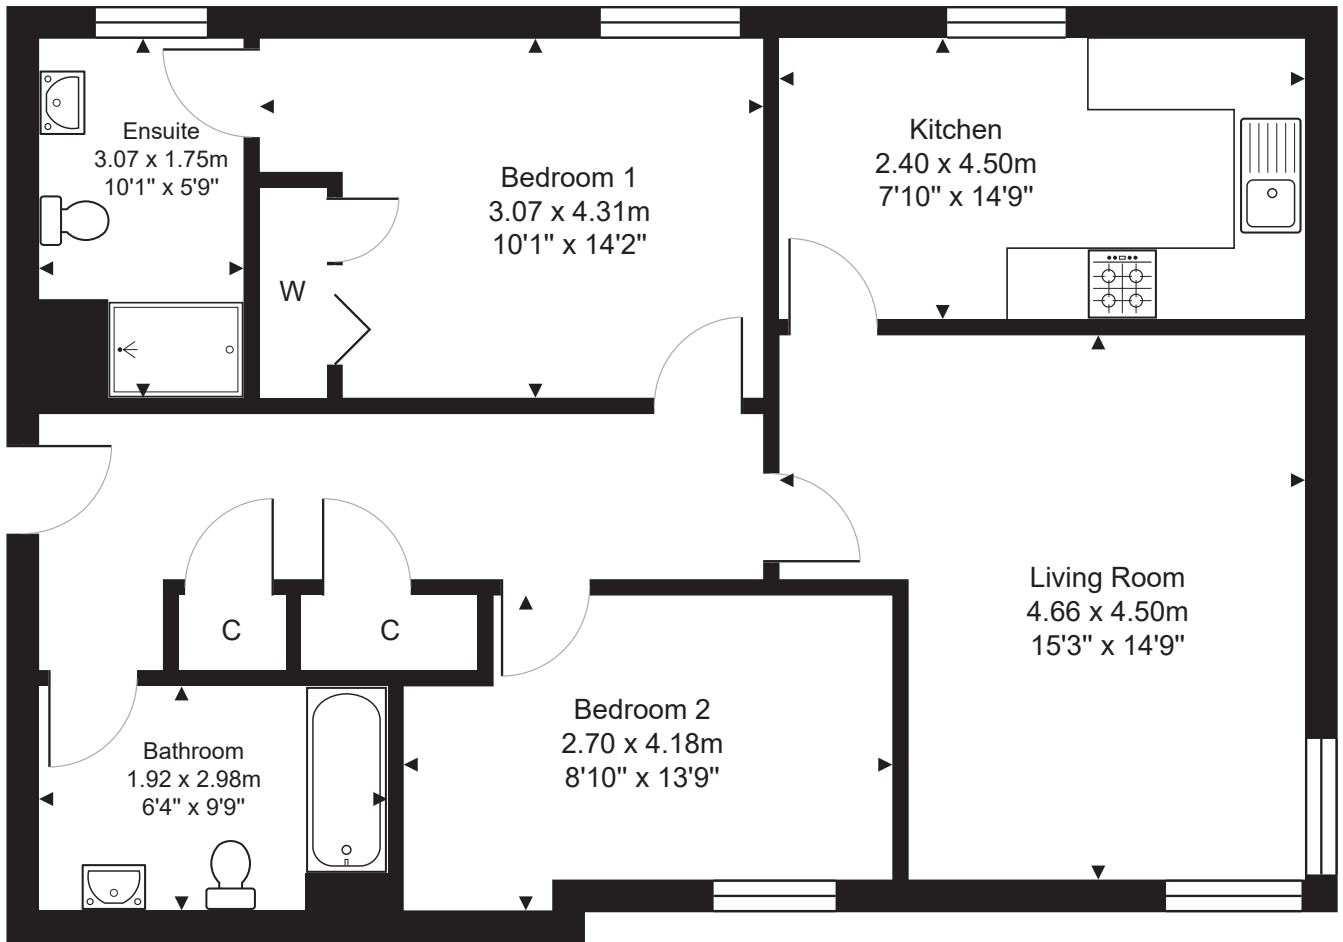

FLOOR PLAN & DIMENSIONS

Approximate Dimensions (Taken from the widest point)

Gross internal floor area (m²): 77m² | EPC Rating: B