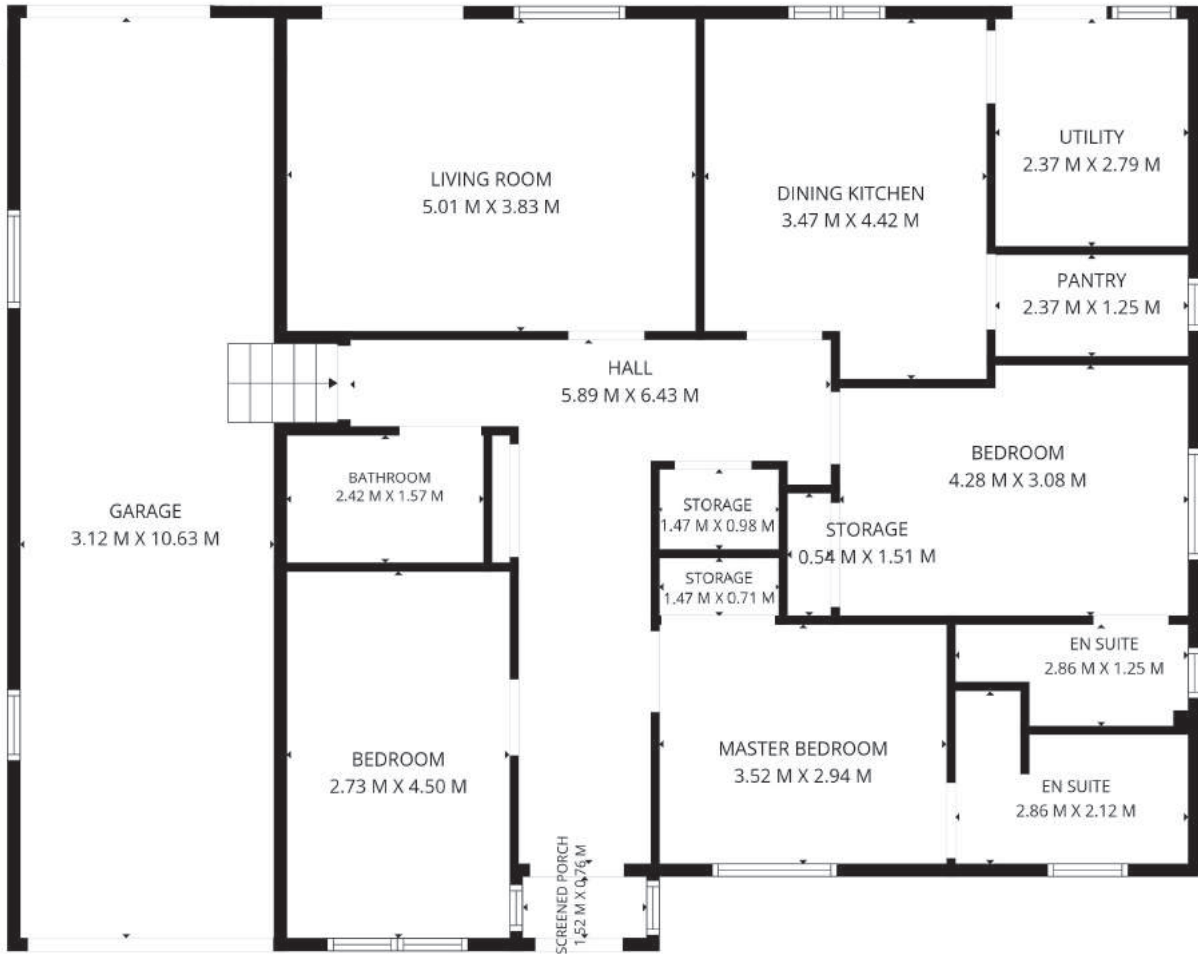

FLOOR PLAN & DIMENSIONS

Approximate Dimensions (Taken from the widest point)

Gross internal floor area (m²): 107m² | EPC Rating: C