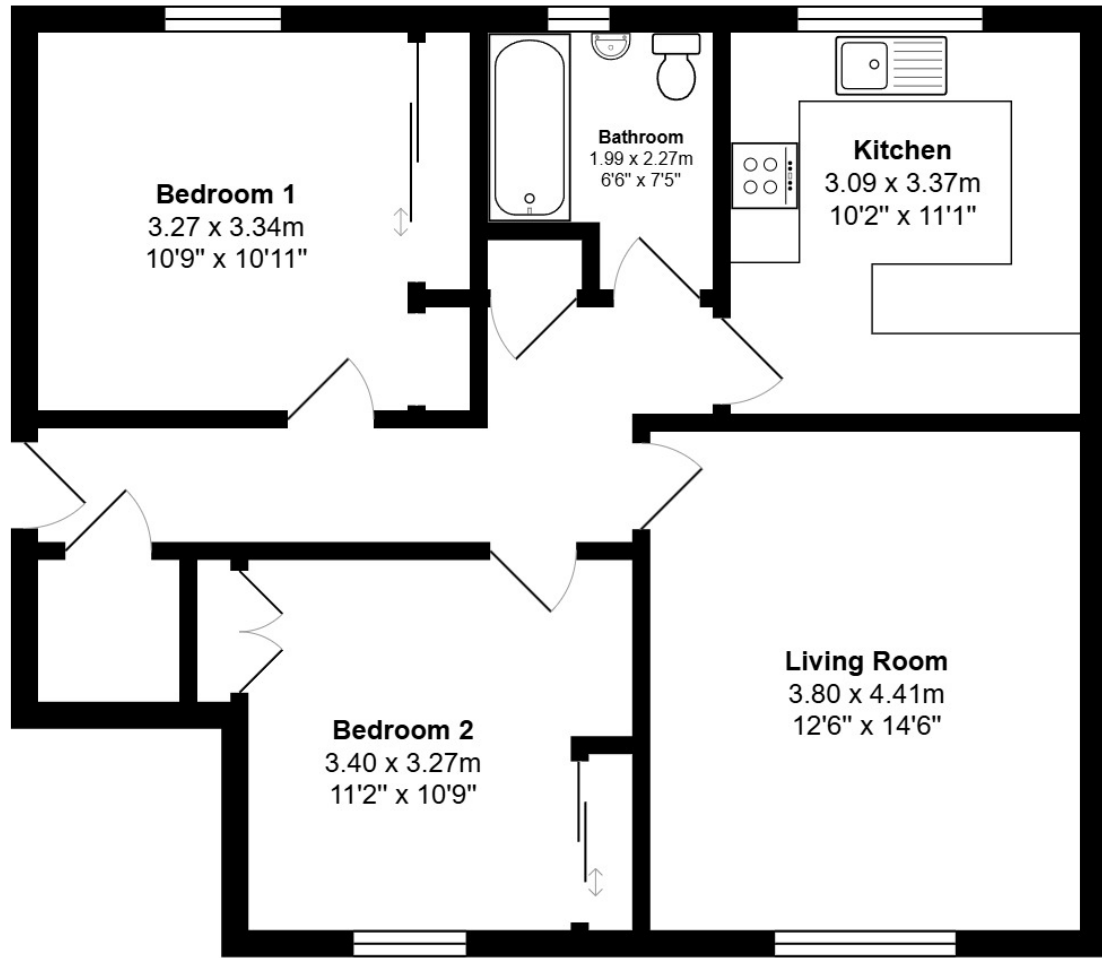

FLOOR PLAN & DIMENSIONS

Approximate Dimensions (Taken from the widest point)

Gross internal floor area (m²): 62m² | EPC Rating: C