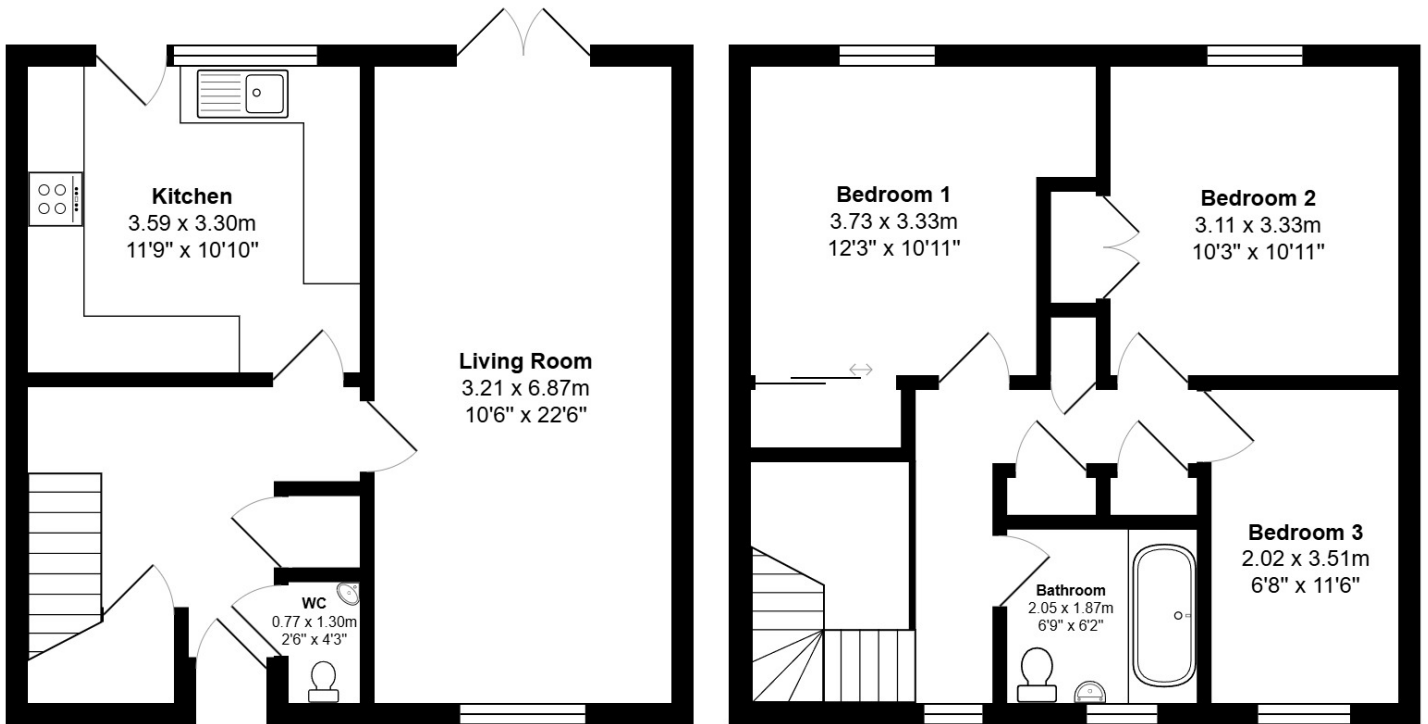

FLOOR PLAN & DIMENSIONS

Approximate Dimensions (Taken from the widest point)

Gross internal floor area (m²): 95m² | EPC Rating: C