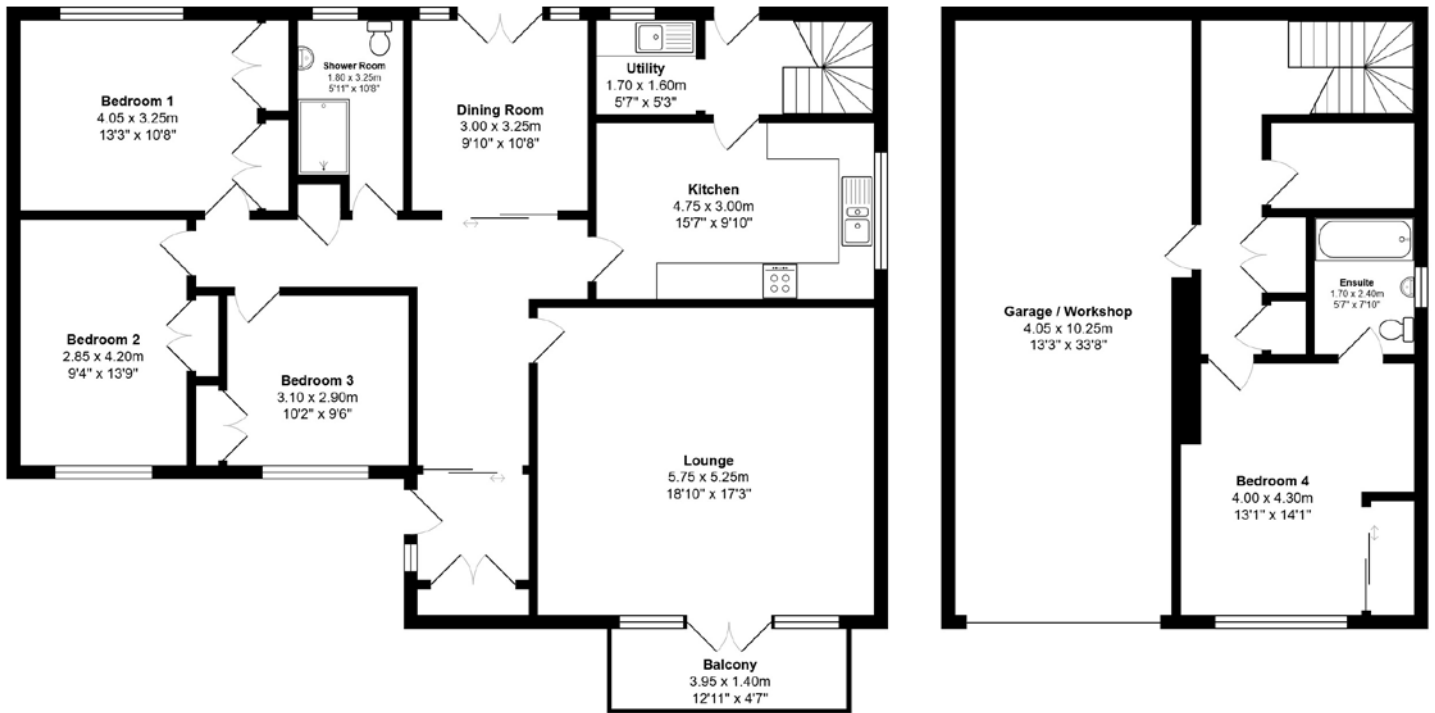

FLOOR PLAN & DIMENSIONS

Approximate Dimensions (Taken from the widest point)

Gross internal floor area (m²): 169m² | EPC Rating: C