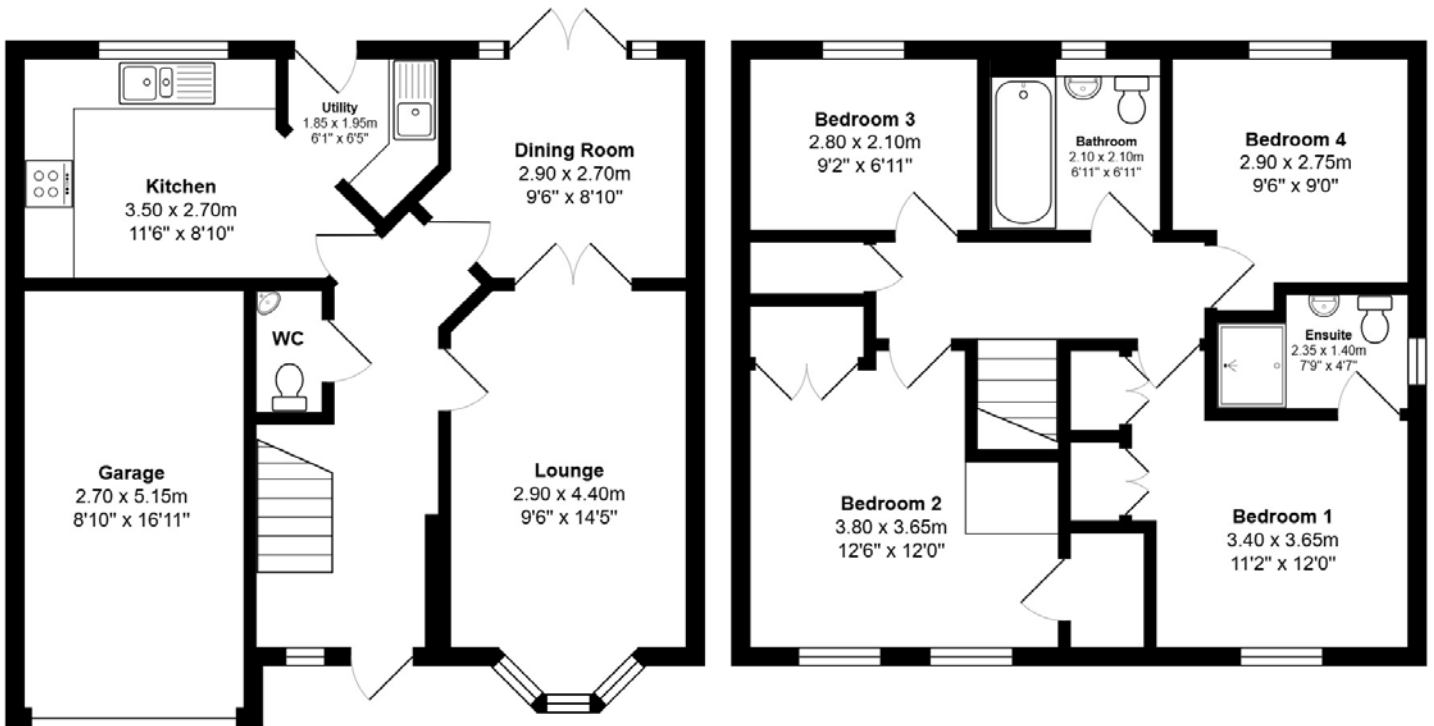

FLOOR PLAN & DIMENSIONS

Approximate Dimensions (Taken from the widest point)

Gross internal floor area (m²): 107m² | EPC Rating: C