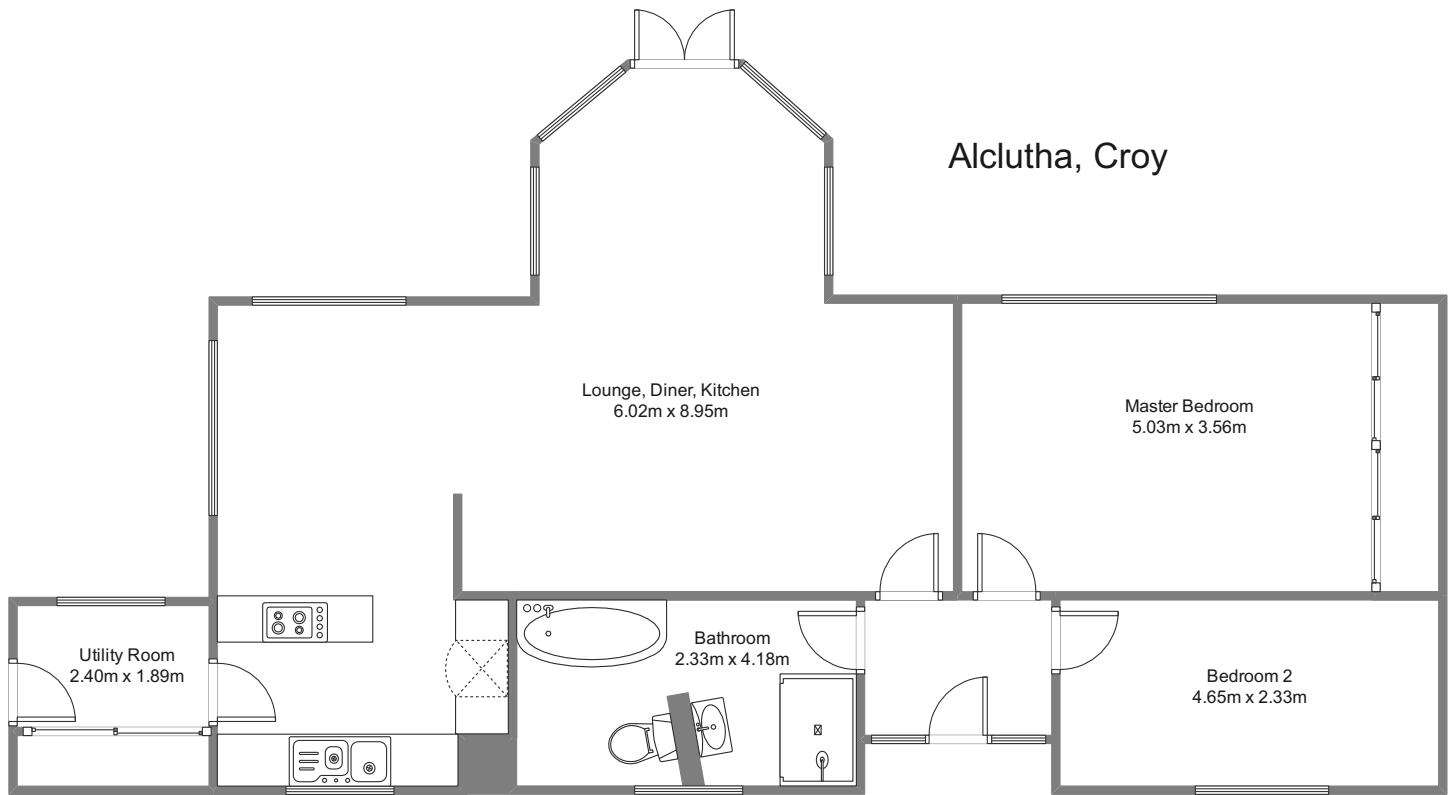

FLOOR PLAN & DIMENSIONS

Approximate Dimensions (Taken from the widest point)

Gross internal floor area (m²): 104m² | EPC Rating: C