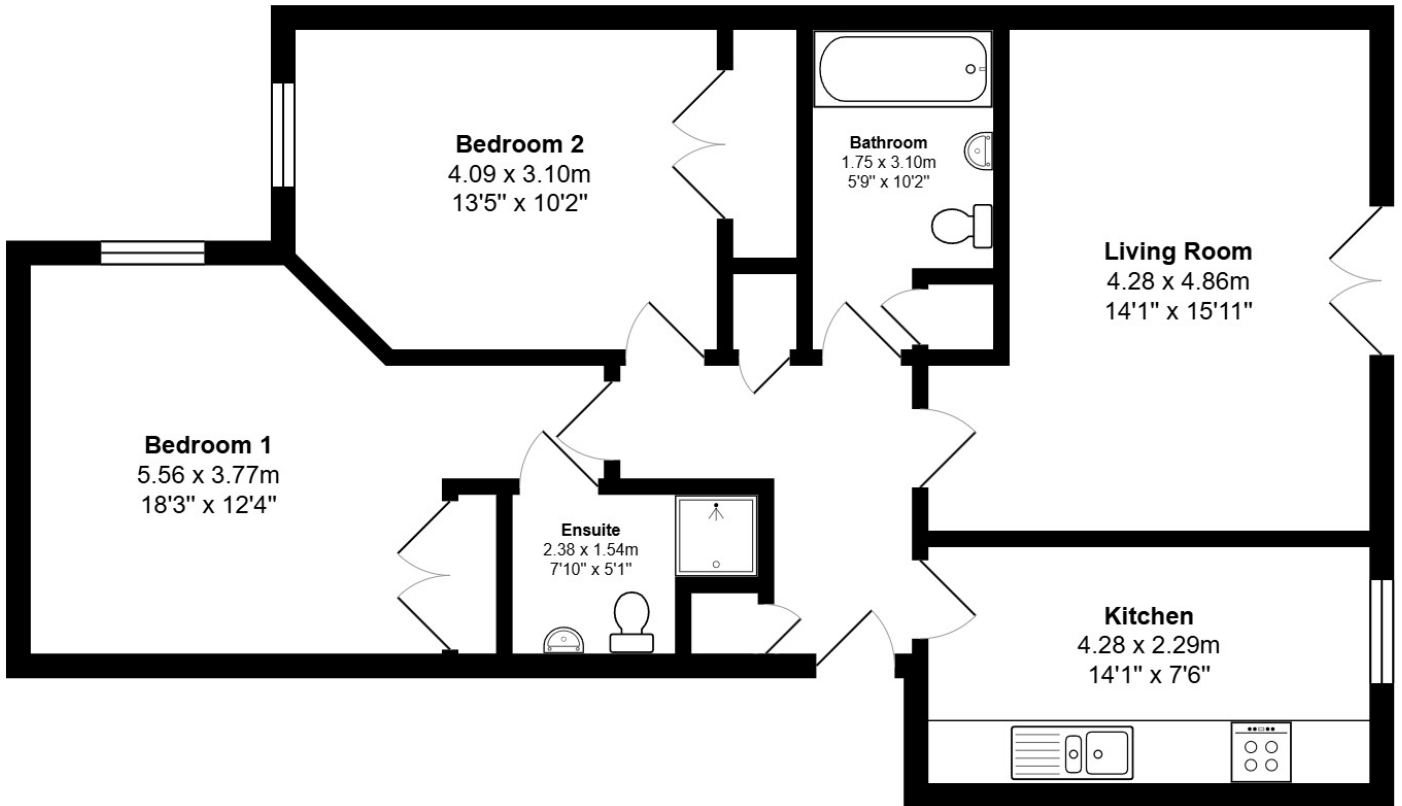

FLOOR PLAN & DIMENSIONS

Approximate Dimensions (Taken from the widest point)

Gross internal floor area (m²): 64m² | EPC Rating: B