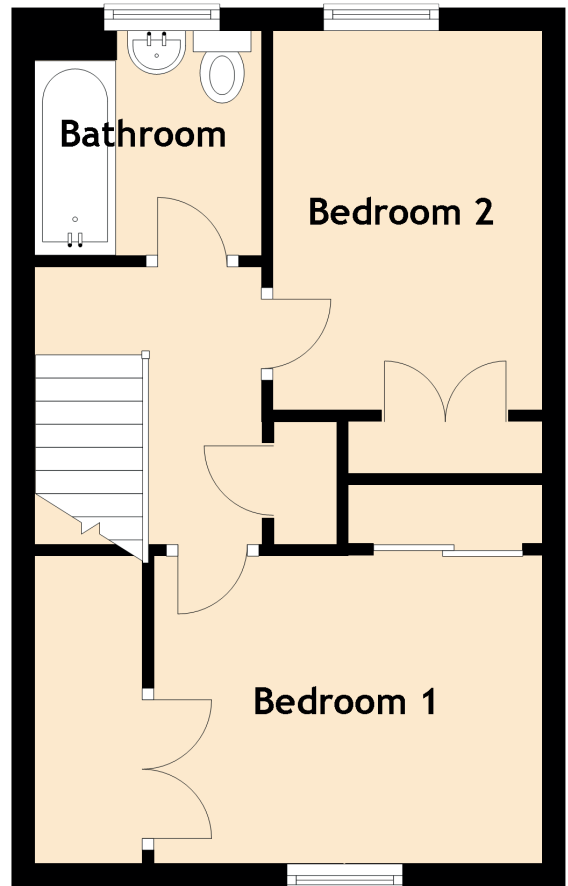

86 Easter Langside Crescent

DALKEITH, MIDLOTHIAN, EH22 2FN

Ground Floor

First Floor

Approximate Dimensions (Taken from the widest point)

Ground Floor

Lounge

4.39m (14'5") x 2.98m (9'9")

Kitchen

4.26m (14') x 2.71m (8'11")

WC

1.49m (4'11") x 1.20m (3'11")

First Floor

Bedroom 1

3.36m (11') x 2.66m (8'9")

Bedroom 2

3.28m (10'9") x 2.33m (7'8")

Bathroom

1.96m (6'5") x 1.94m (6'4")