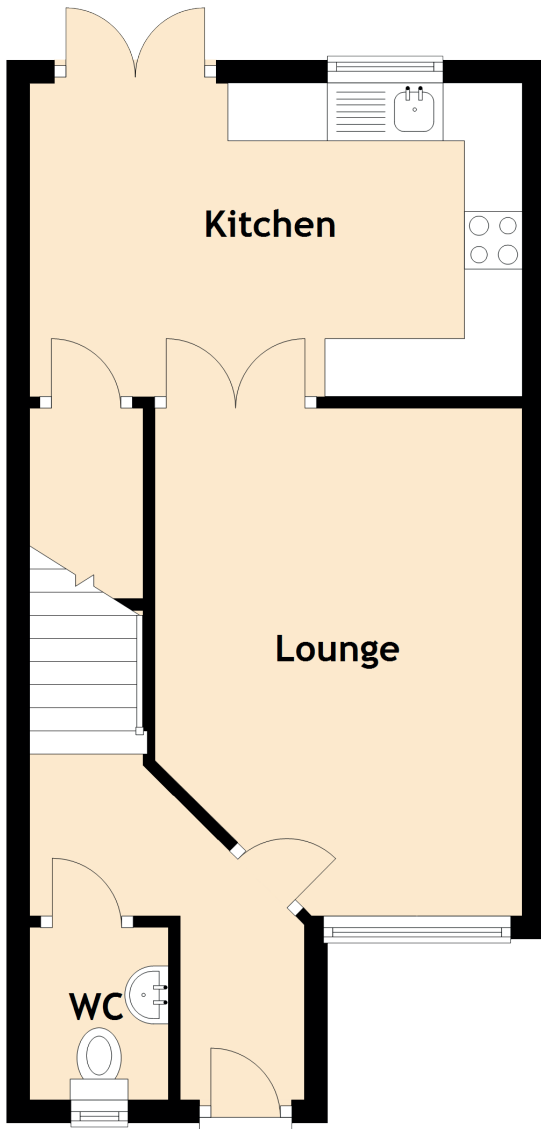

86 Easter Langside Crescent

DALKEITH, MIDLOTHIAN, EH22 2FN

Ground Floor

First Floor

Approximate Dimensions (Taken from the widest point)

Ground Floor

Lounge

4.39m (14'5") x 2.98m (9'9")

Kitchen

4.26m (14') x 2.71m (8'11")

WC

1.49m (4'11") x 1.20m (3'11")

First Floor

Bedroom 1

3.36m (11') x 2.66m (8'9")

Bedroom 2

3.28m (10'9") x 2.33m (7'8")

Bathroom

1.96m (6'5") x 1.94m (6'4")