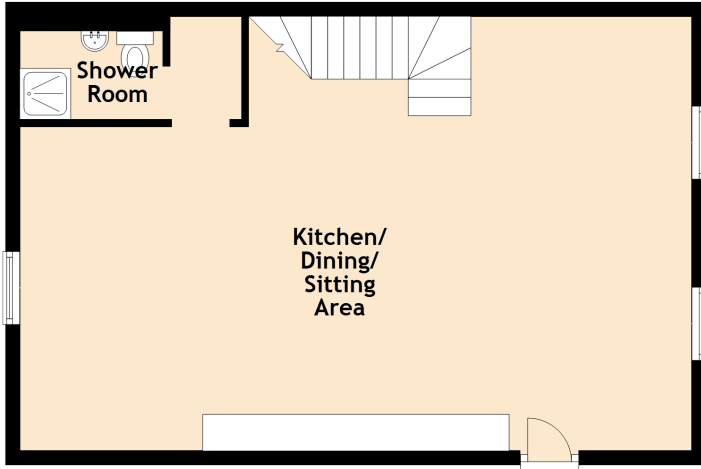

Buchanan Cottage

TROCHRAGUE, GIRVAN, SOUTH AYRSHIRE, KA26 9QA

Approximate Dimensions (Taken from the widest point)

Lounge/Kitchen	9.22m (30'3") x 5.95m (19'6")
Bedroom 1	5.15m (16'11") x 3.36m (11')
En-suite	3.20m (10'6") x 1.77m (5'10")
Bedroom 2	3.94m (12'11") x 3.17m (10'5")
En-suite	1.99m (6'6") x 1.87m (6'2")
Shower Room	3.04m (10') x 1.41m (4'8")

Gross internal floor area (m²): 102m² (1100ft²)