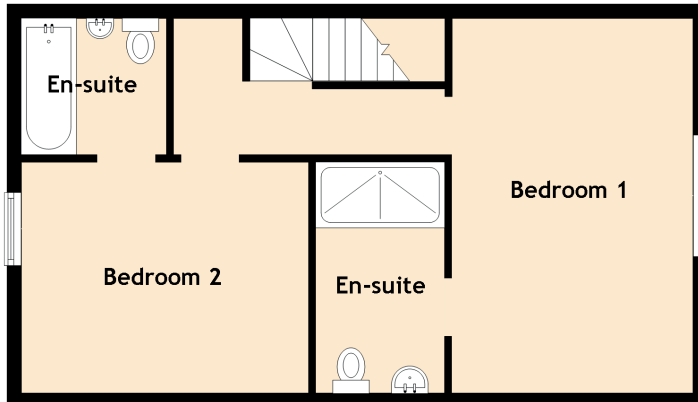

Buchanan Cottage

TROCHRAGUE, GIRVAN, SOUTH AYRSHIRE, KA26 9QA

Approximate Dimensions (Taken from the widest point)

Lounge/Kitchen	9.22m (30'3") x 5.95m (19'6")
Bedroom 1	5.15m (16'11") x 3.36m (11')
En-suite	3.20m (10'6") x 1.77m (5'10")
Bedroom 2	3.94m (12'11") x 3.17m (10'5")
En-suite	1.99m (6'6") x 1.87m (6'2")
Shower Room	3.04m (10') x 1.41m (4'8")

Gross internal floor area (m²): 102m² (1100ft²)