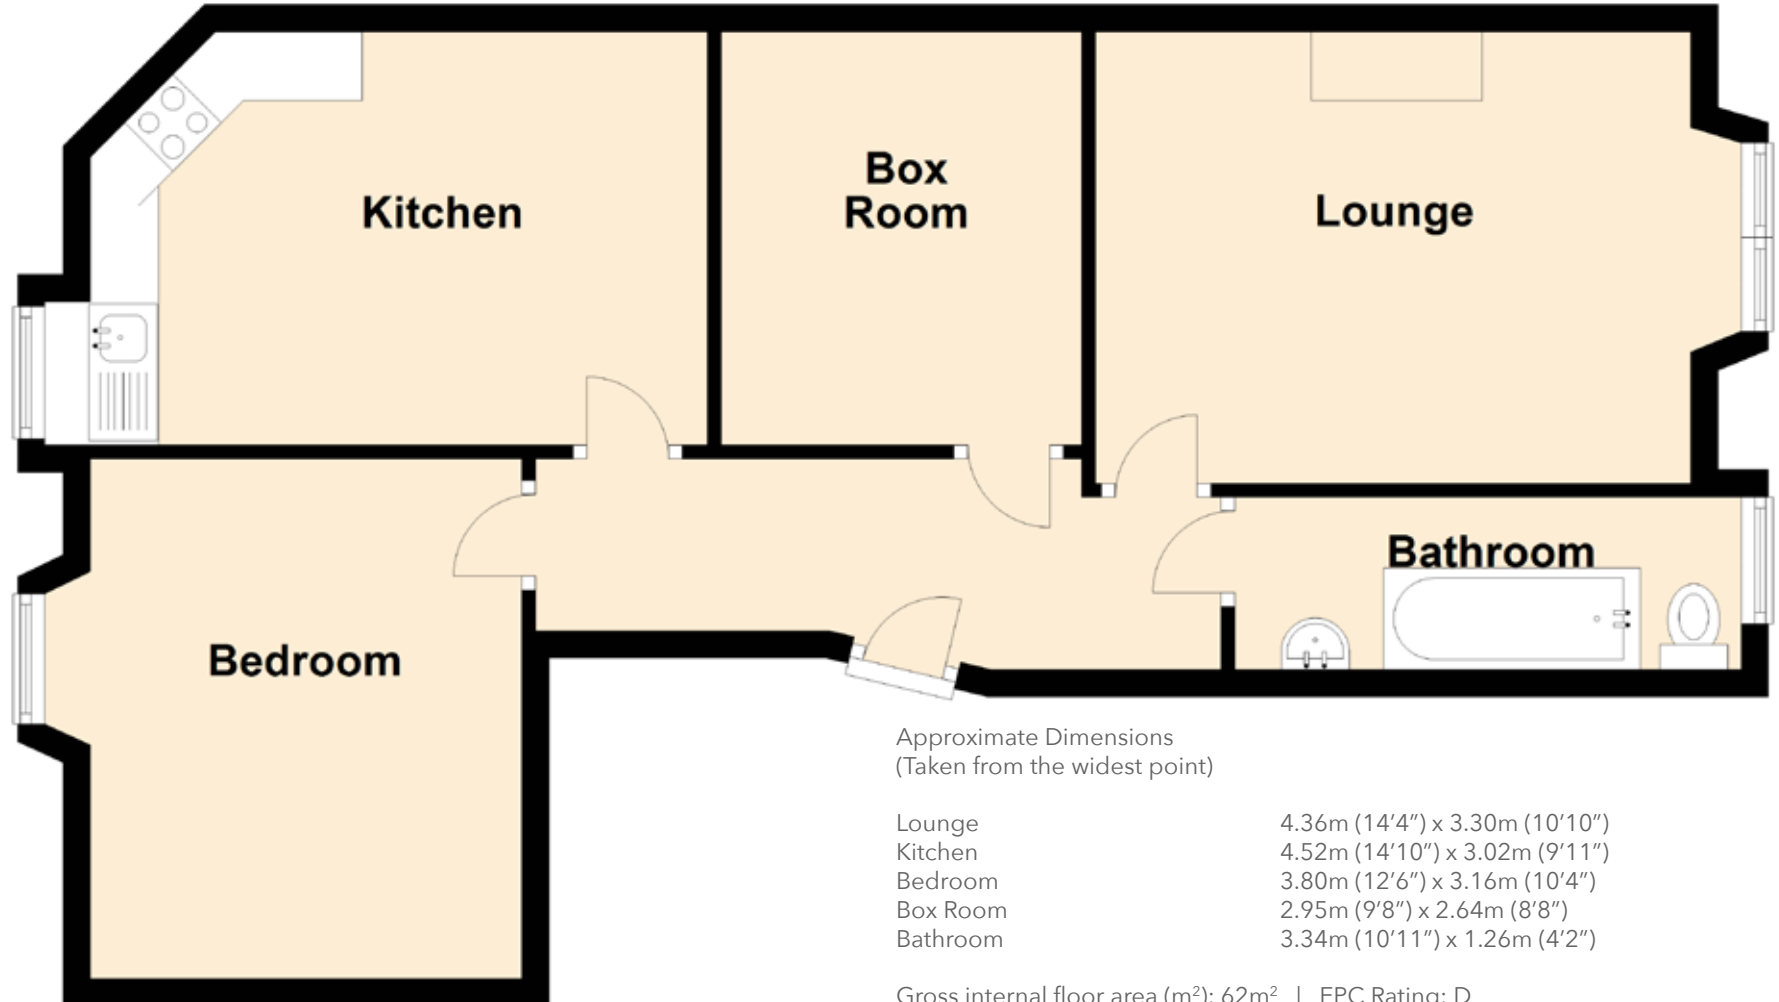

# 9/6 Parsons Green Terrace

EDINBURGH, EH8 7AN

Gross internal floor area (m<sup>2</sup>): 62m<sup>2</sup> | EPC Rating: D