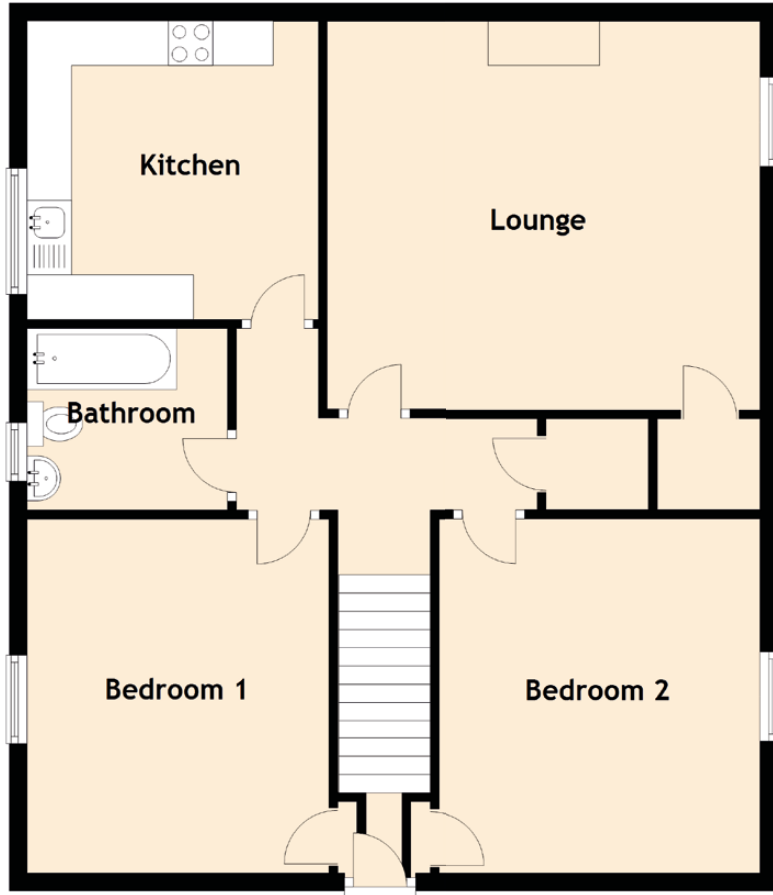

12 Park Crescent

EASTHOUSE, DALKEITH, MIDLOTHIAN, EH22 4EE

Approximate Dimensions (Taken from the widest point)

Lounge	4.86m (15'11") x 4.37m (14'4")
Kitchen	3.35m (11') x 3.27m (10'9")
Bedroom 1	3.97m (13') x 3.39m (11'1")
Bedroom 2	3.97m (13') x 3.60m (11'10")
Bathroom	2.25m (7'5") x 2.05m (6'9")