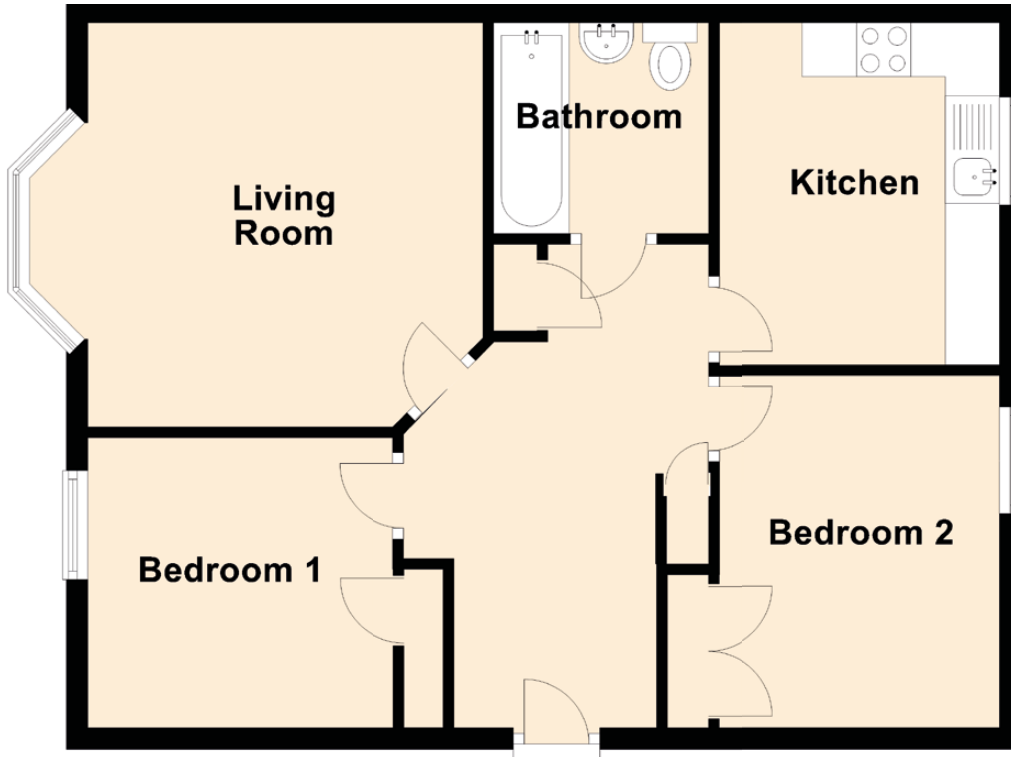

18/13 McGregor Pend

PRESTONPANS, EAST LoTHIAN, EH32 9FS

Approximate Dimensions

(Taken from the widest point)

Living Room 3.75m (12'4") x 3.67m (12')

Kitchen 3.17m (10'5") x 2.60m (8'6")

Bedroom 1 3.14m (10'4") x 2.76m (9'1")

Bedroom 2 3.09m (10'2") x 2.59m (8'6")

Bathroom 1.99m (6'6") x 1.95m (6'5")