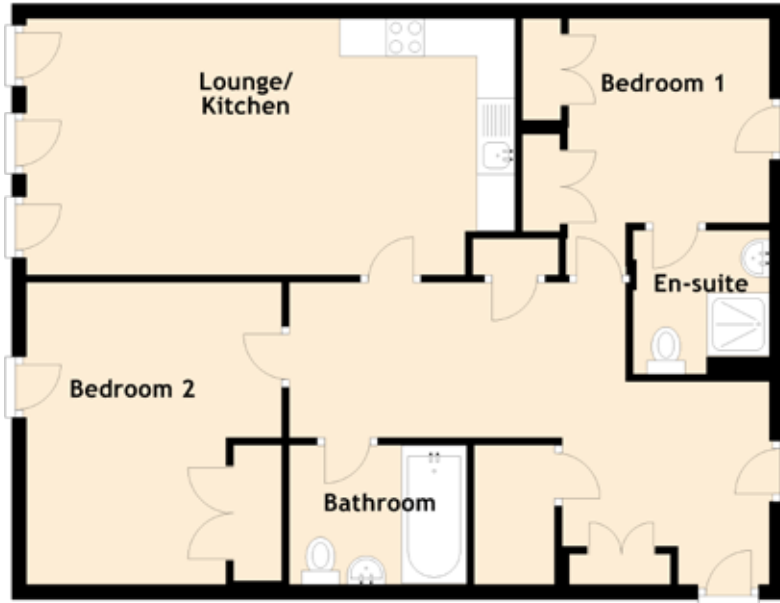

# Flat 9, 2 Arneil Place

EDINBURGH, EH5 2GU

Approximate Dimensions (Taken from the widest point)

Lounge/ Kitchen	6.67m (21'11") x 3.39m (11'1")
Bedroom 1	3.05m (10') x 2.70m (8'10")
En-suite	1.90m (6'3") x 1.80m (5'11")
Bedroom 2	3.99m (13'1") x 3.37m (11'1")
Bathroom	2.35m (7'9") x 1.84m (6')