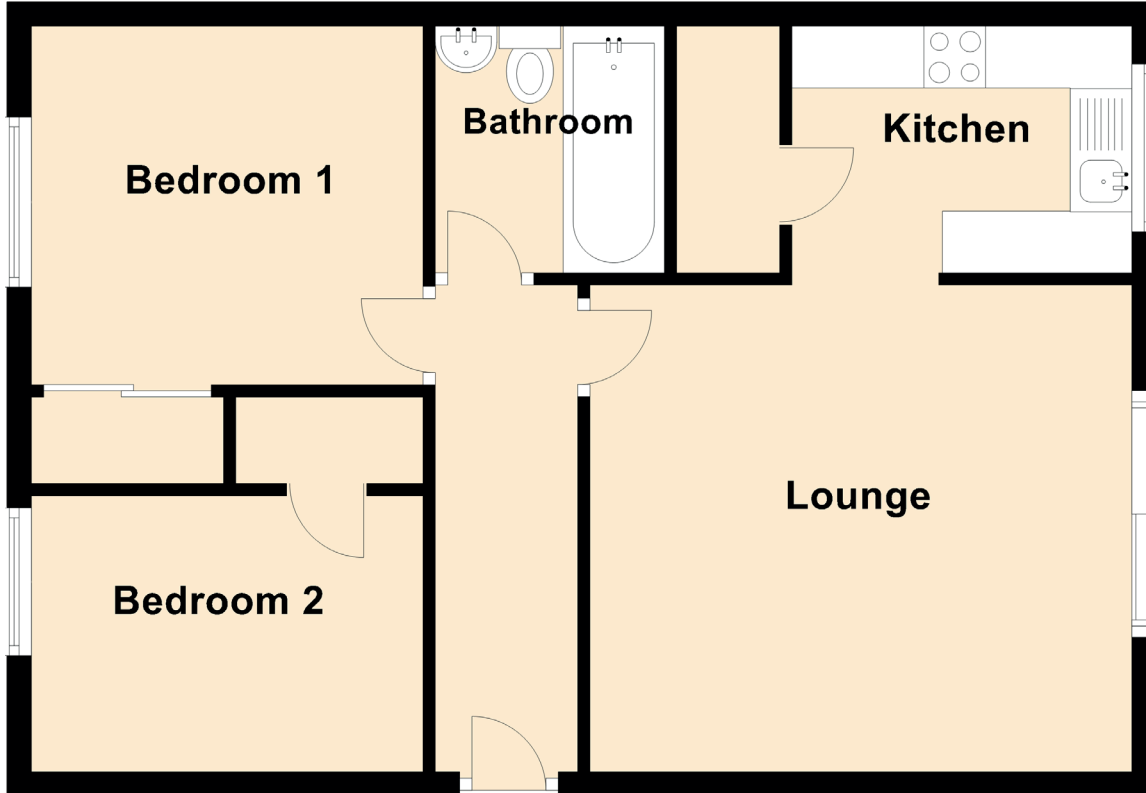

# 15/1 North Hillhousefield

EDINBURGH, EH6 4HU

Approximate Dimensions  
(Taken from the widest point)

Lounge	4.40m (14'5") x 3.84m (12'7")
Kitchen	2.58m (8'6") x 2.00m (6'7")
Bedroom 1	3.18m (10'5") x 2.91m (9'7")
Bedroom 2	3.18m (10'5") x 2.24m (7'4")
Bathroom	1.89m (6'2") x 1.86m (6'1")