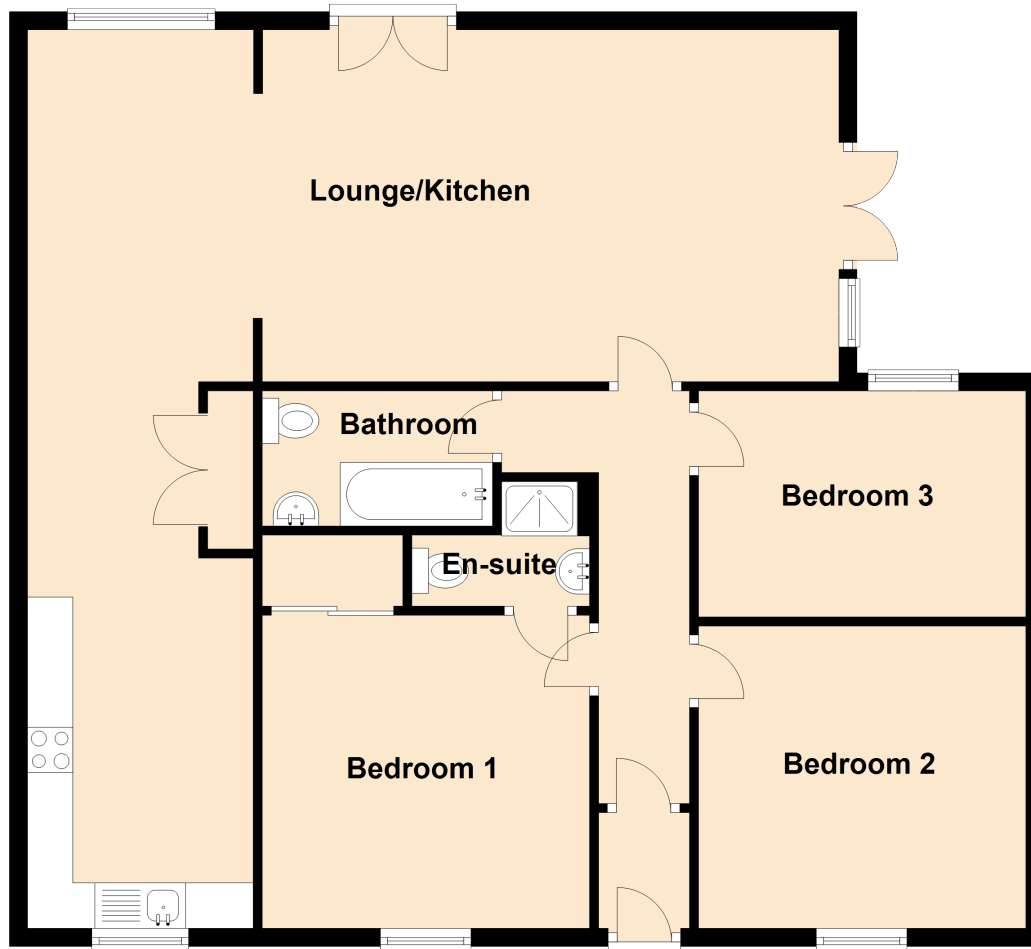

9 Wilkieston

KIRKNEWTON, WEST LoTHIAN, EH27 8BE

Approximate Dimensions (Taken from the widest point)

Lounge/Kitchen	9.90m (32'6") x 8.95m (29'4")
Bedroom 1	3.61m (11'10") x 3.45m (11'4")
En-suite	1.96m (6'5") x 0.78m (2'7")
Bedroom 2	3.61m (11'10") x 2.98m (9'9")
Bedroom 3	3.61m (11'10") x 2.38m (7'10")
Bathroom	2.54m (8'4") x 1.49m (4'11")