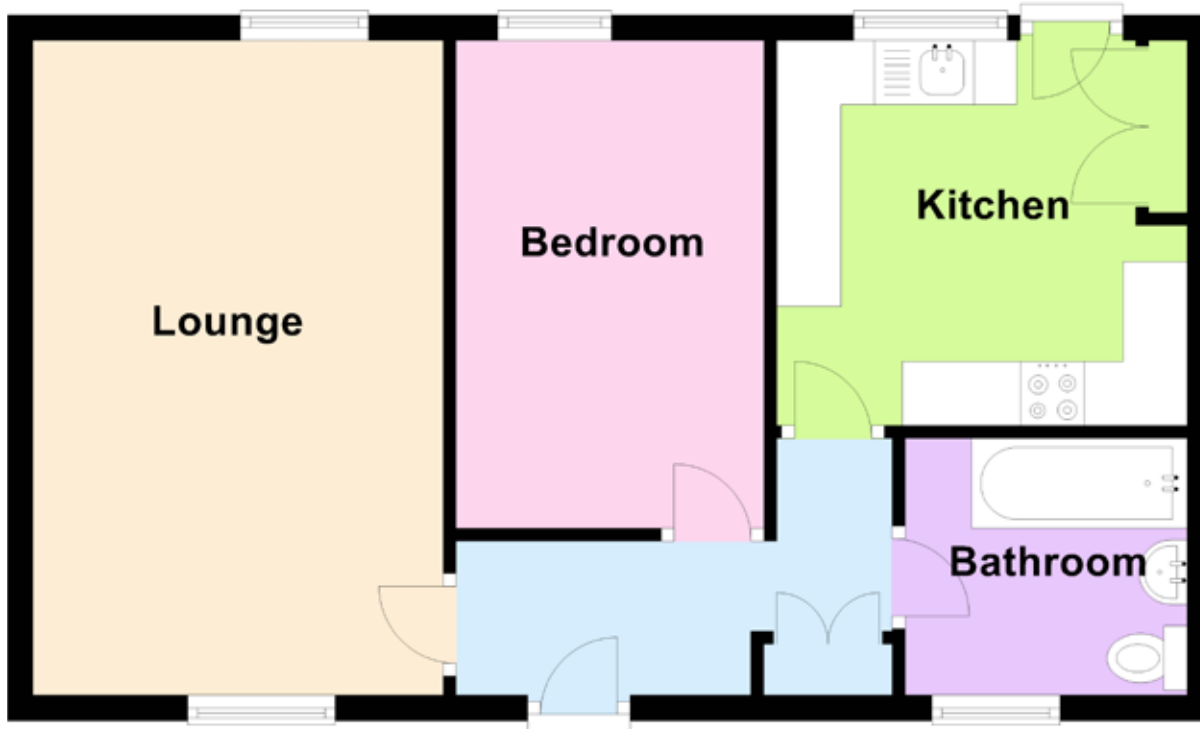

# 7 Barry Road

CARNOUSTIE, ANGUS, DD7 7QJ

Approximate Dimensions  
(Taken from the widest point)

Lounge	5.10m (16'9") x 3.20m (10'6")
Kitchen	3.20m (10'6") x 3.00m (9'10")
Bedroom	3.80m (12'6") x 2.40m (7'10")
Bathroom	2.20m (7'3") x 2.00m (6'7")

Gross internal floor area (m<sup>2</sup>): 46m<sup>2</sup>

EPC Rating: D