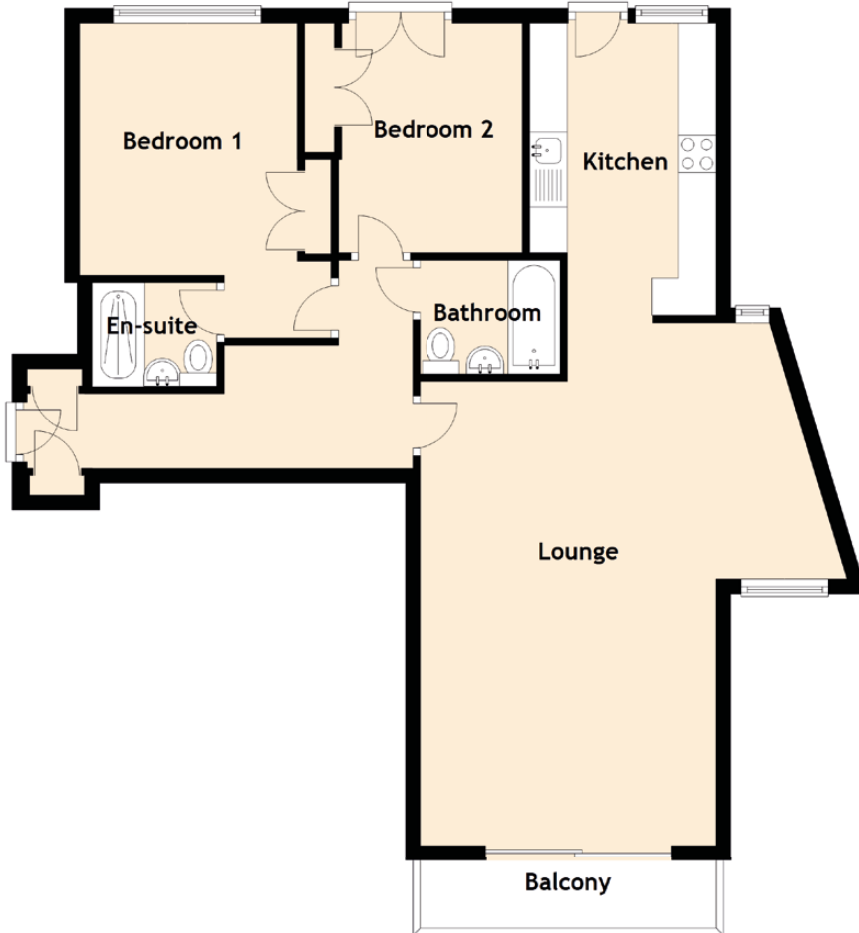

4/13 East Pilton Farm Crescent

FETTES, EDINBURGH, EH5 2GH

Approximate Dimensions (Taken from the widest point)

Lounge	7.02m (23') x 3.85m (12'8")
Kitchen	3.92m (12'10") x 2.49m (8'2")
Bedroom 1	3.38m (11'1") x 2.92m (9'7")
En-suite	2.06m (6'9") x 1.60m (5'3")
Bedroom 2	3.08m (10'1") x 2.80m (9'2")
Bathroom	2.25m (7'5") x 2.00m (6'7")