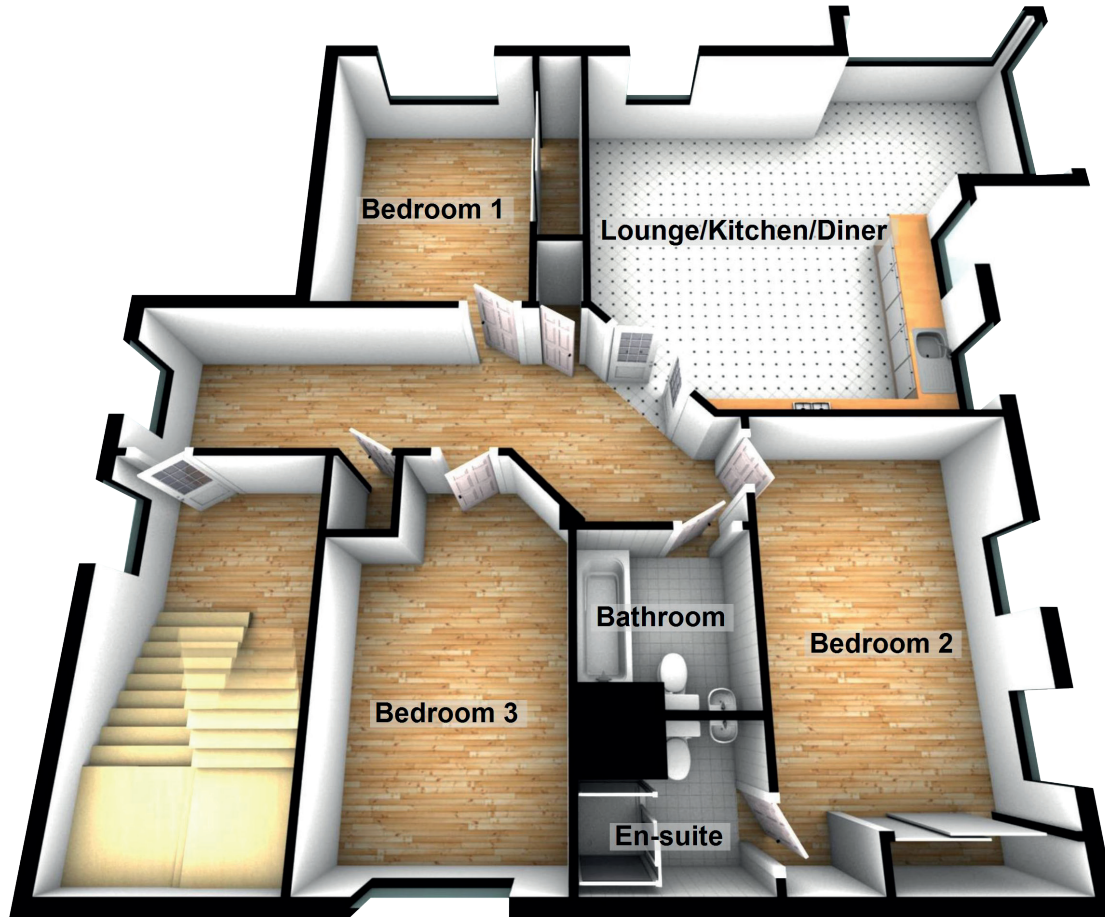

4/1 187 Knightswood Road

KNIGHTSWOOD, GLASGOW, G13 2EX

Approximate Dimensions (Taken from the widest point)

Lounge/Kitchen/Diner	6.57m (21'7") x 6.26m (20'6")
Bedroom 1	4.00m (13'1") x 2.80m (9'2")
En-suite	2.00m (6'7") x 1.69m (5'7")
Bedroom 2	5.20m (17'1") x 3.10m (10'2")
Bedroom 3	4.70m (15'5") x 2.80m (9'2")
Bathroom	2.00m (6'7") x 2.00m (6'7")