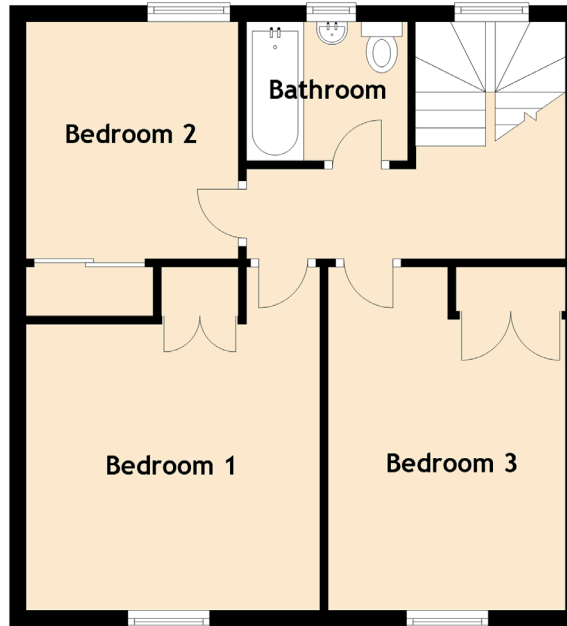

19 Glebe Crescent

TAIN, IV19 1HF

Approximate Dimensions
(Taken from the widest point)

Lounge	4.50m (14'9") x 4.20m (13'9")
Kitchen	3.70m (12'2") x 2.90m (9'6")
Bedroom 1	4.20m (13'9") x 3.60m (11'10")
Bedroom 2	2.90m (9'6") x 2.60m (8'6")
Bedroom 3	4.20m (13'9") x 2.90m (9'6")
Bathroom	2.00m (6'7") x 1.70m (5'7")