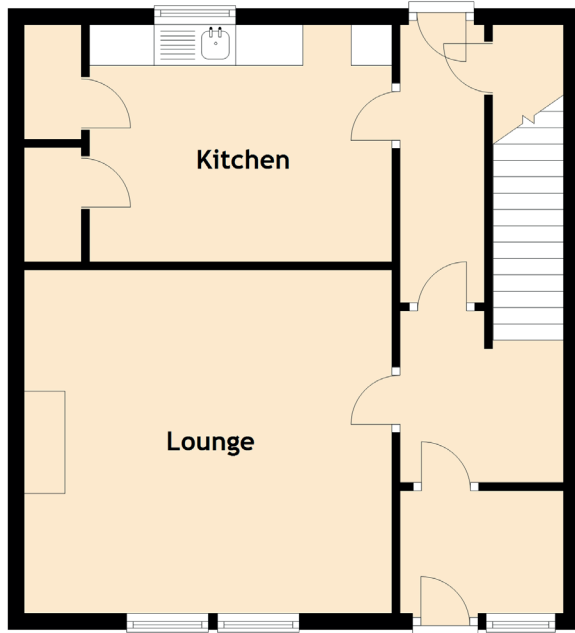

19 Glebe Crescent

TAIN, IV19 1HF

Approximate Dimensions
(Taken from the widest point)

Lounge	4.50m (14'9") x 4.20m (13'9")
Kitchen	3.70m (12'2") x 2.90m (9'6")
Bedroom 1	4.20m (13'9") x 3.60m (11'10")
Bedroom 2	2.90m (9'6") x 2.60m (8'6")
Bedroom 3	4.20m (13'9") x 2.90m (9'6")
Bathroom	2.00m (6'7") x 1.70m (5'7")