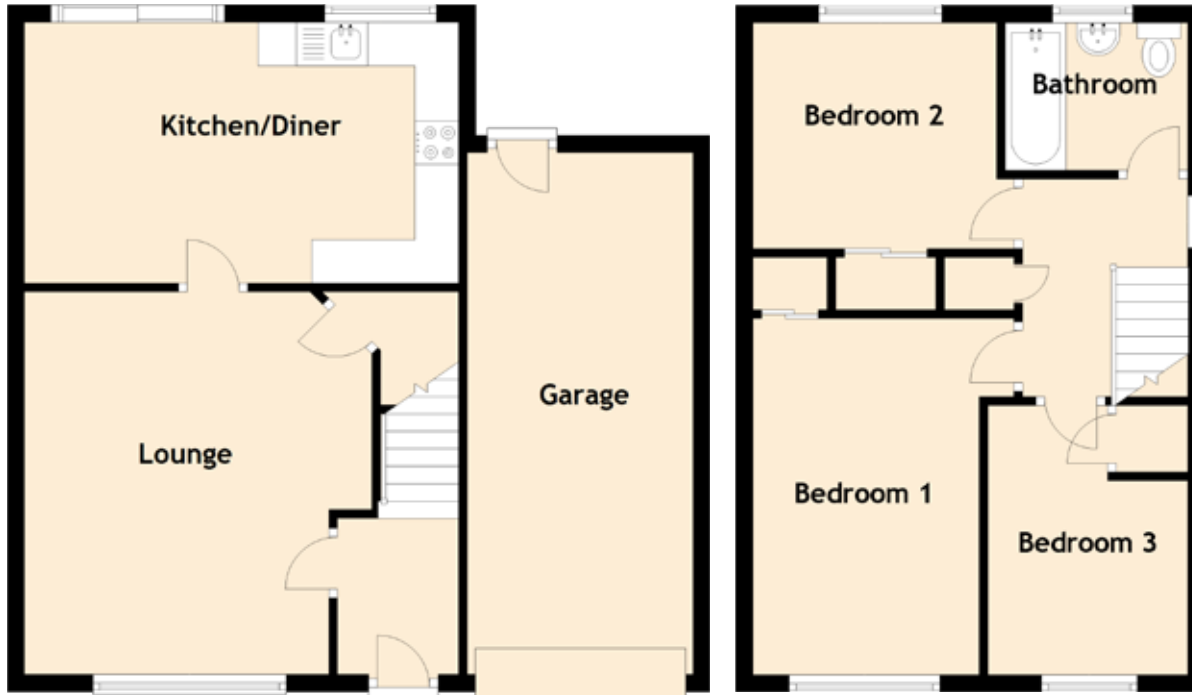

# 32 Anchor Drive

SEEDHILL, PAISLEY, RENFREWSHIRE, PA1 1LH

Approximate Dimensions  
(Taken from the widest point)

Lounge	4.40m (14'5") x 4.00m (13'1")
Kitchen/Diner	4.90m (16'1") x 3.00m (9'10")
Bedroom 1	4.10m (13'5") x 3.00m (9'10")
Bedroom 2	3.00m (9'10") x 2.60m (8'6")
Bedroom 3	3.10m (10'2") x 2.30m (7'7")
Bathroom	2.00m (6'7") x 1.80m (5'11")

Gross internal floor area (m<sup>2</sup>): 75m<sup>2</sup>

EPC Rating: D