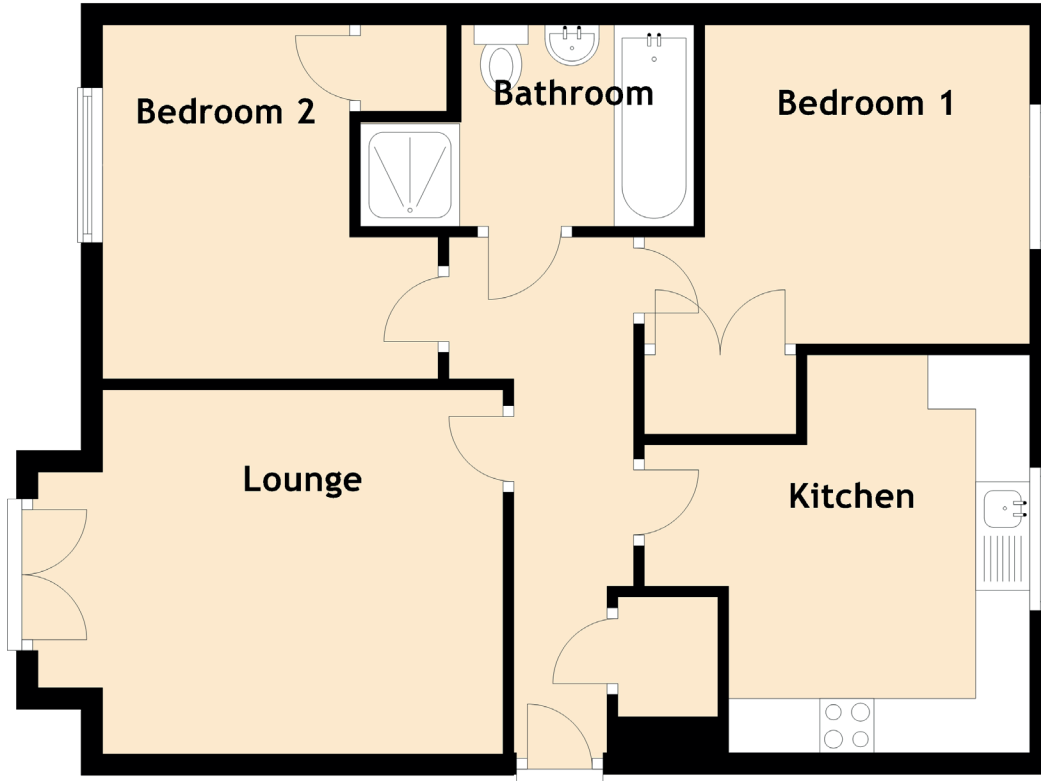

1/5 Ashwood Gait

CORSTORPHINE, EDINBURGH, EH12 8PE

Approximate Dimensions
(Taken from the widest point)

Lounge	4.78m (15'8") x 3.36m (11')
Kitchen	3.70m (12'2") x 3.10m (10'2")
Bedroom 1	3.16m (10'4") x 3.11m (10'2")
Bedroom 2	3.40m (11'2") x 3.10m (10'2")
Bathroom	2.87m (9'5") x 1.97m (6'6")