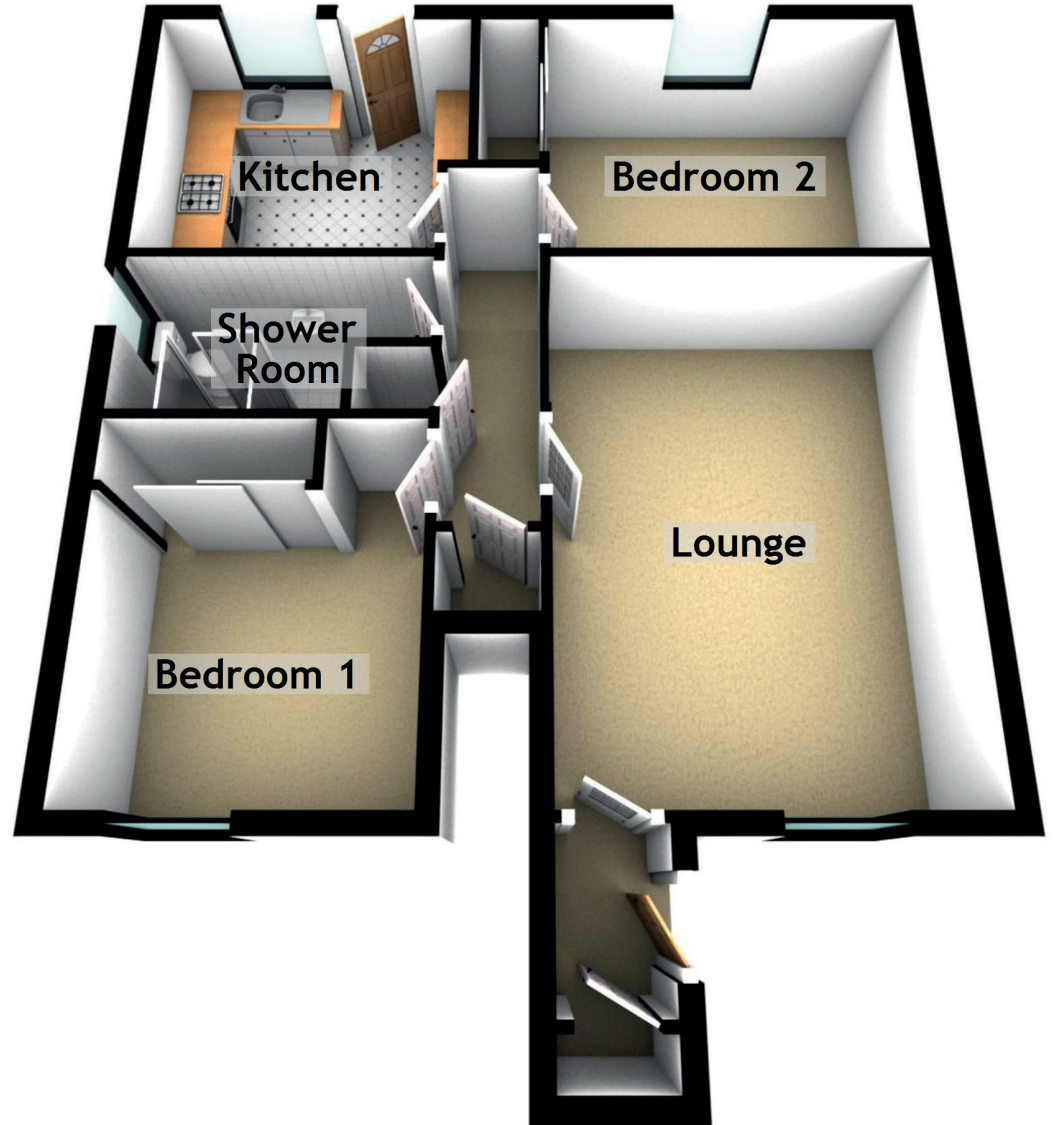

45 Howth Terrace

GLASGOW, G13 1SS

Approximate Dimensions (Taken from the widest point)

Lounge	5.10m (16'9") x 3.60m (11'10")
Kitchen	3.20m (10'6") x 2.80m (9'2")
Bedroom 1	3.30m (10'10") x 2.90m (9'6")
Bedroom 2	3.60m (11'10") x 2.80m (9'2")
Shower Room	2.90m (9'6") x 1.60m (5'3")