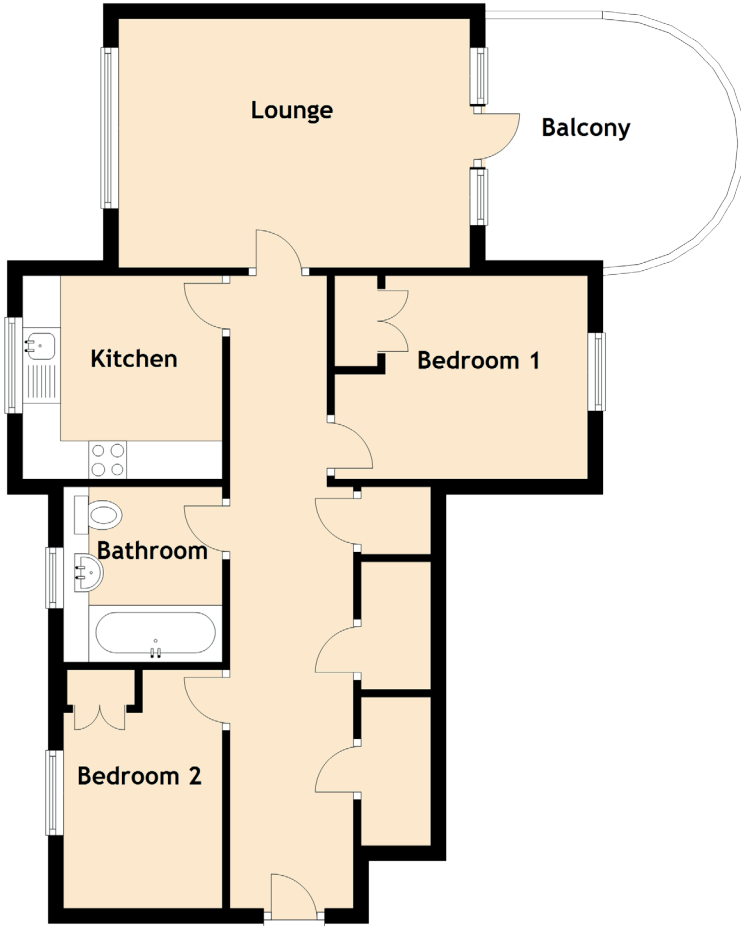

# Flat 3, 8 Meggetland View

EDINBURGH, EH14 1XT

Approximate Dimensions  
(Taken from the widest point)

|           |                                |
|-----------|--------------------------------|
| Lounge    | 4.61m (15'1") x 3.27m (10'9")  |
| Kitchen   | 2.67m (8'9") x 2.62m (8'7")    |
| Bedroom 1 | 3.32m (10'11") x 2.73m (8'11") |
| Bedroom 2 | 3.13m (10'3") x 2.38m (7'10")  |
| Bathroom  | 2.30m (7'7") x 1.83m (6')      |