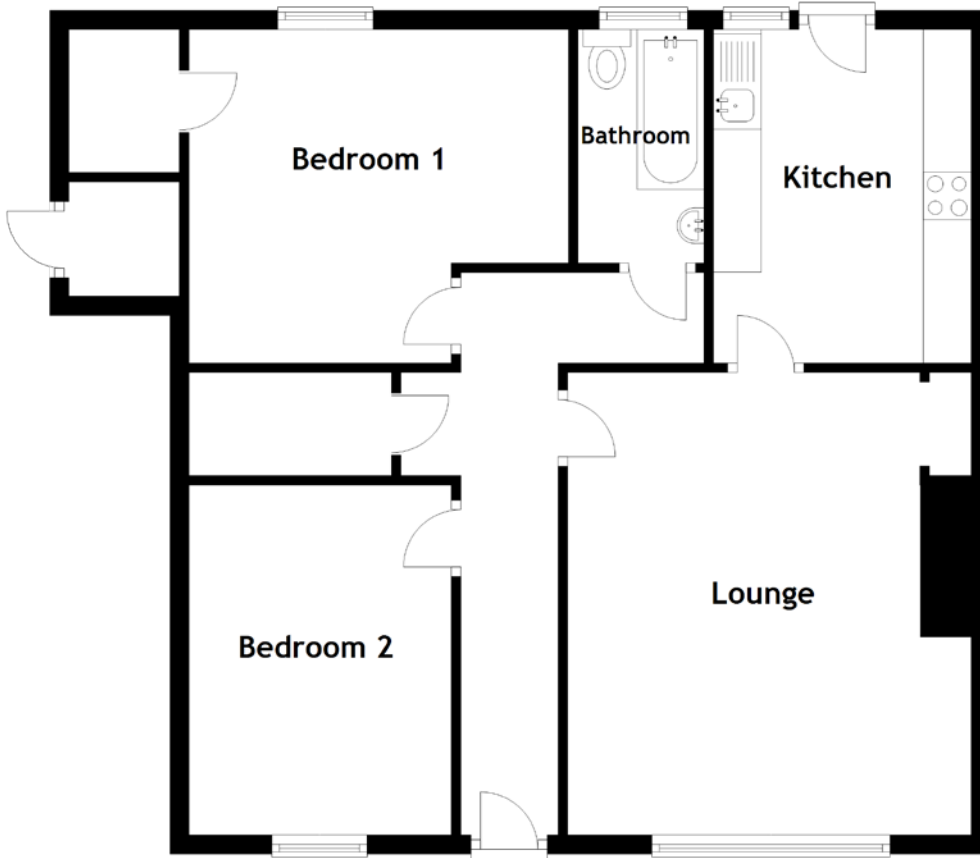

9 The Avenue

GOREBRIDGE, MIDLOTHIAN, EH23 4AG

Approximate Dimensions (Taken from the widest point)

Lounge	4.85m (15'11") x 4.23m (13'11")
Kitchen	3.50m (11'6") x 2.70m (8'10")
Bedroom 1	4.00m (13'1") x 3.50m (11'6")
Bedroom 2	3.67m (12') x 2.75m (9')
Bathroom	2.45m (8') x 1.32m (4'4")

Gross internal floor area (m²): 67m²

EPC Rating: C