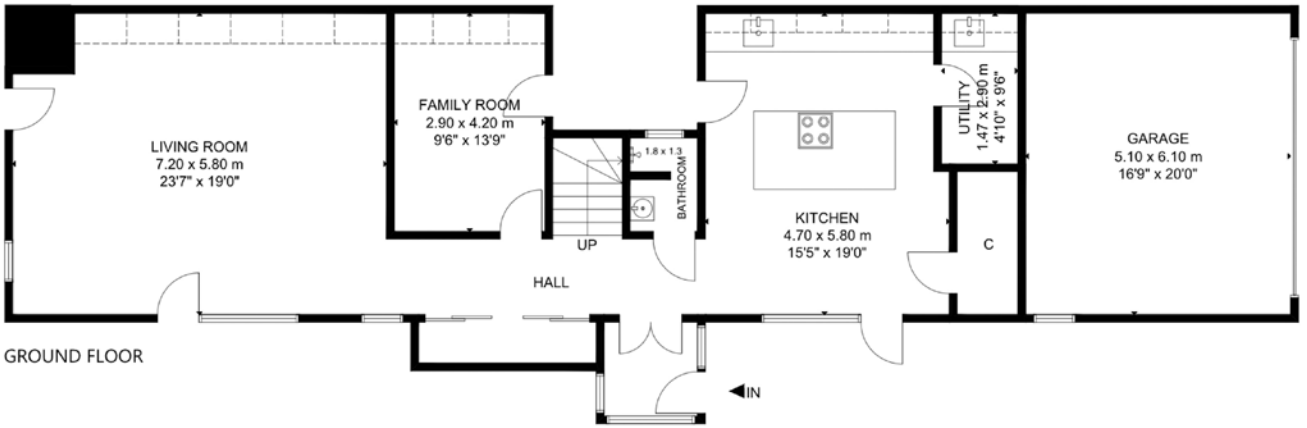

FLOOR PLAN, DIMENSIONS & MAP

FIRST FLOOR

GROUND FLOOR

Approximate Dimensions (Taken from the widest point)

Gross internal floor area (m²): 200m² | EPC Rating: B