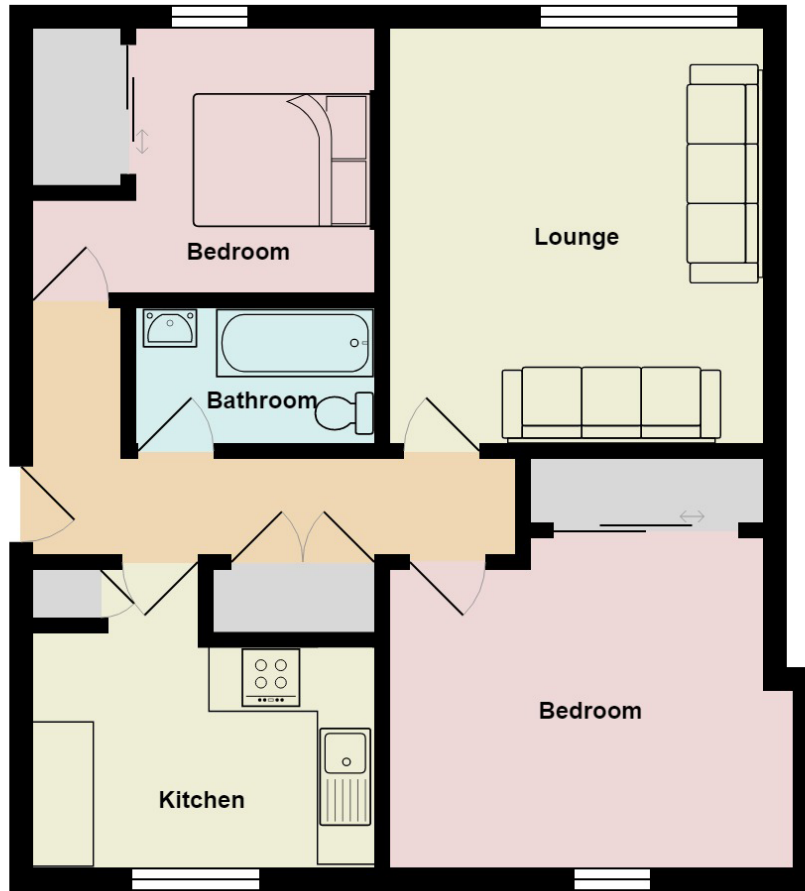

FLOOR PLAN, DIMENSIONS & MAP

Approximate Dimensions (Taken from the widest point)

Gross internal floor area (m²): 63m² | EPC Rating: C