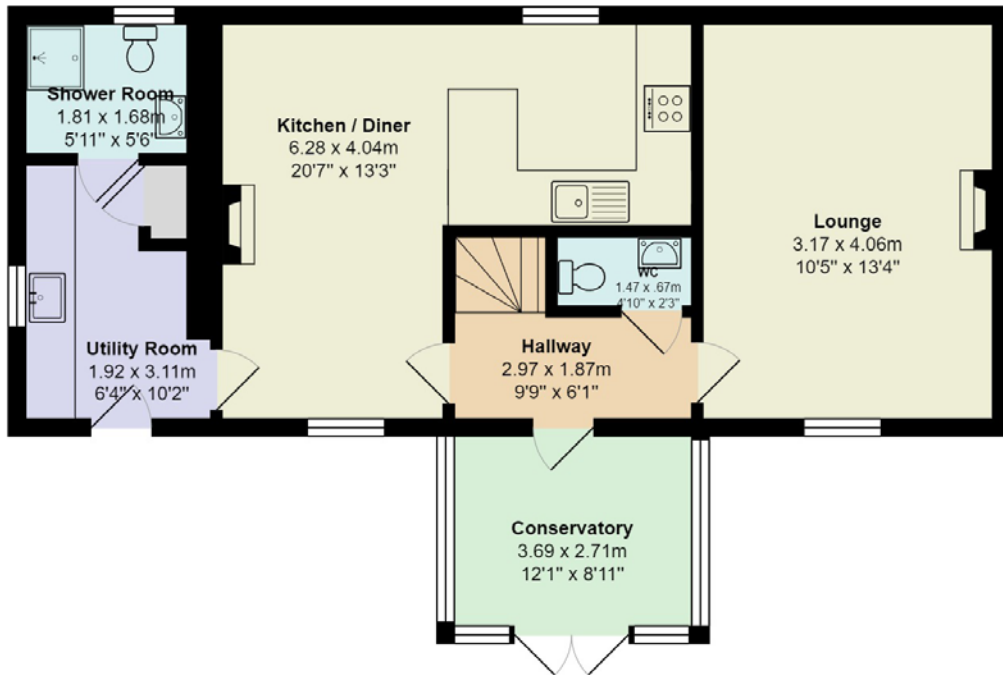

FLOOR PLAN, DIMENSIONS & MAP

Approximate Dimensions (Taken from the widest point)

Gross internal floor area (m²): 95m² | EPC Rating: F