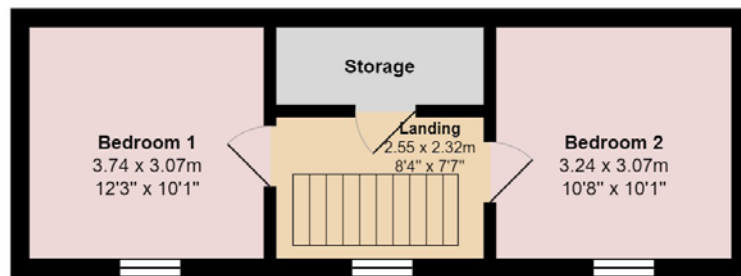

FLOOR PLAN, DIMENSIONS & MAP

Approximate Dimensions (Taken from the widest point)

Gross internal floor area (m²): 95m² | EPC Rating: F