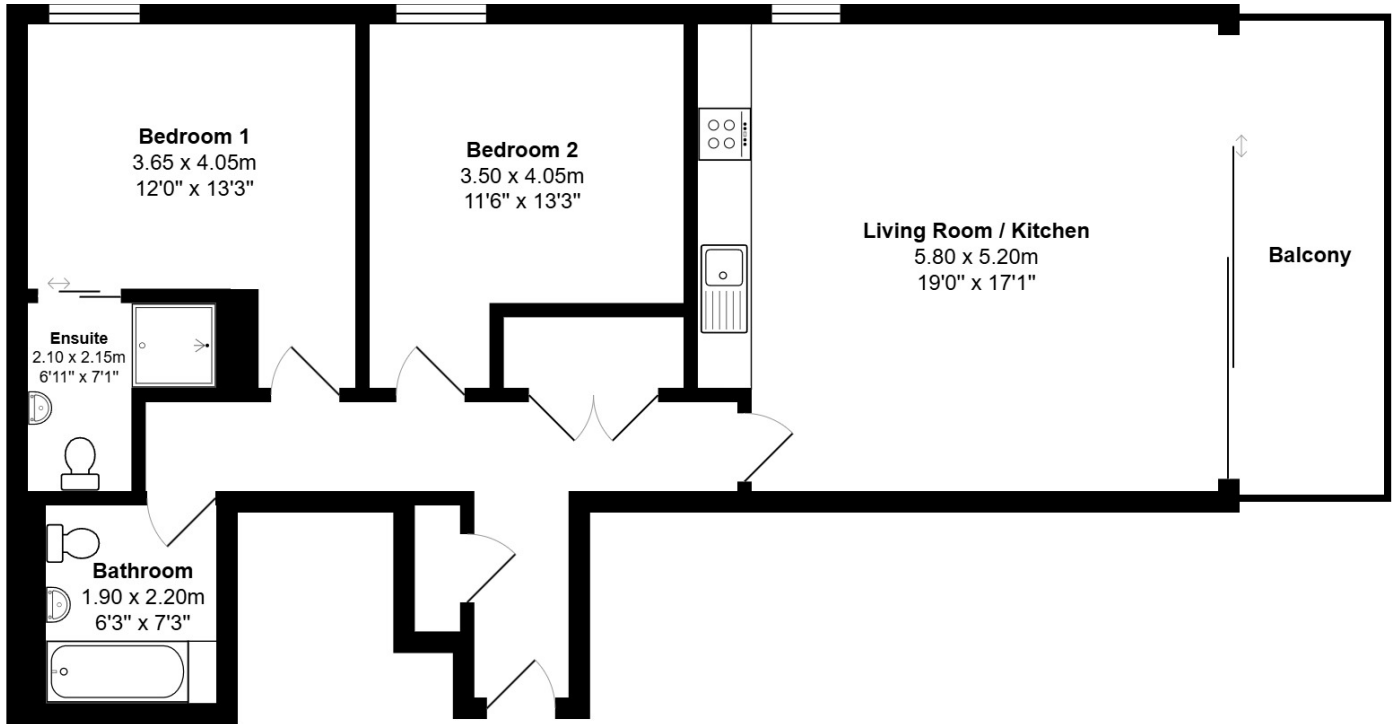

FLOOR PLAN, DIMENSIONS & MAP

Approximate Dimensions (Taken from the widest point)

Gross internal floor area (m²): TBCm² | EPC Rating: TBC

Extras: Furniture negotiable