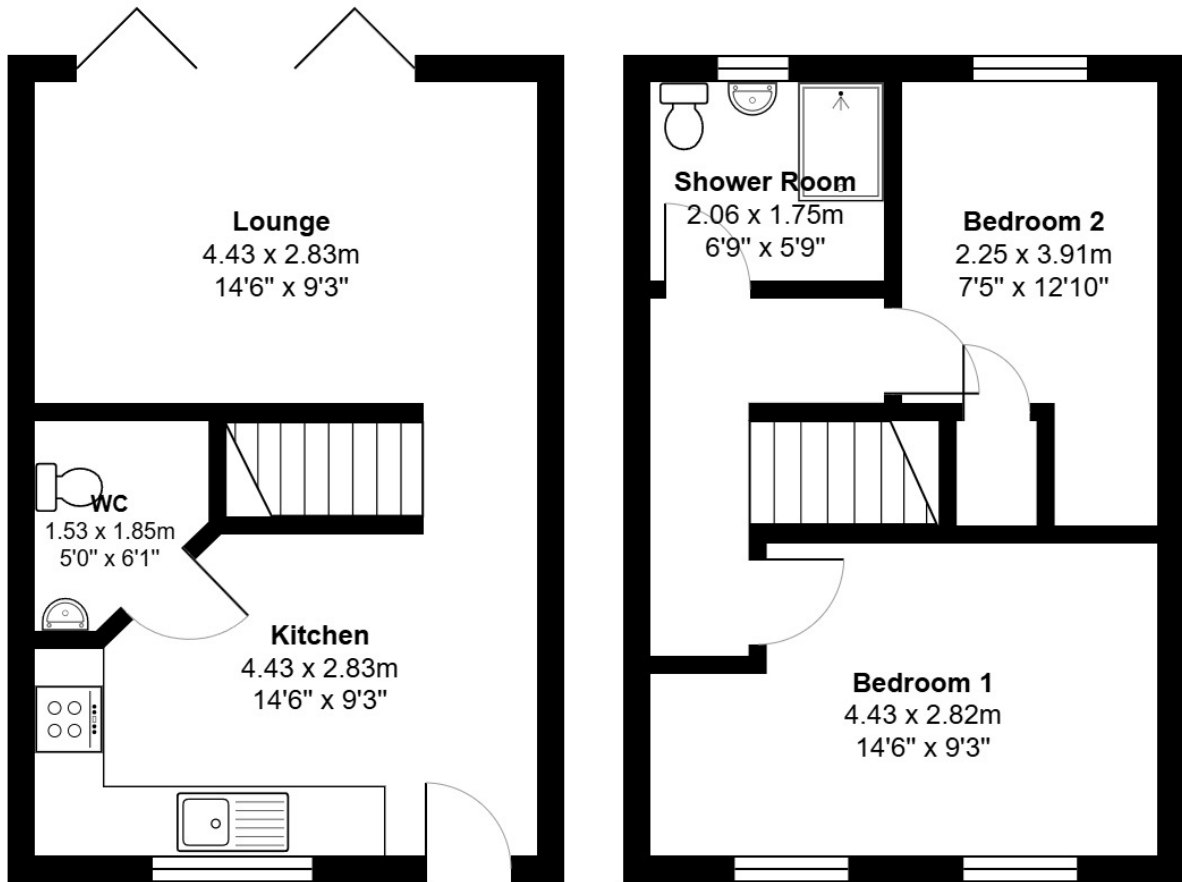

FLOOR PLAN, DIMENSIONS & MAP

Approximate Dimensions (Taken from the widest point)

Gross internal floor area (m²): 60m²
EPC Rating: C