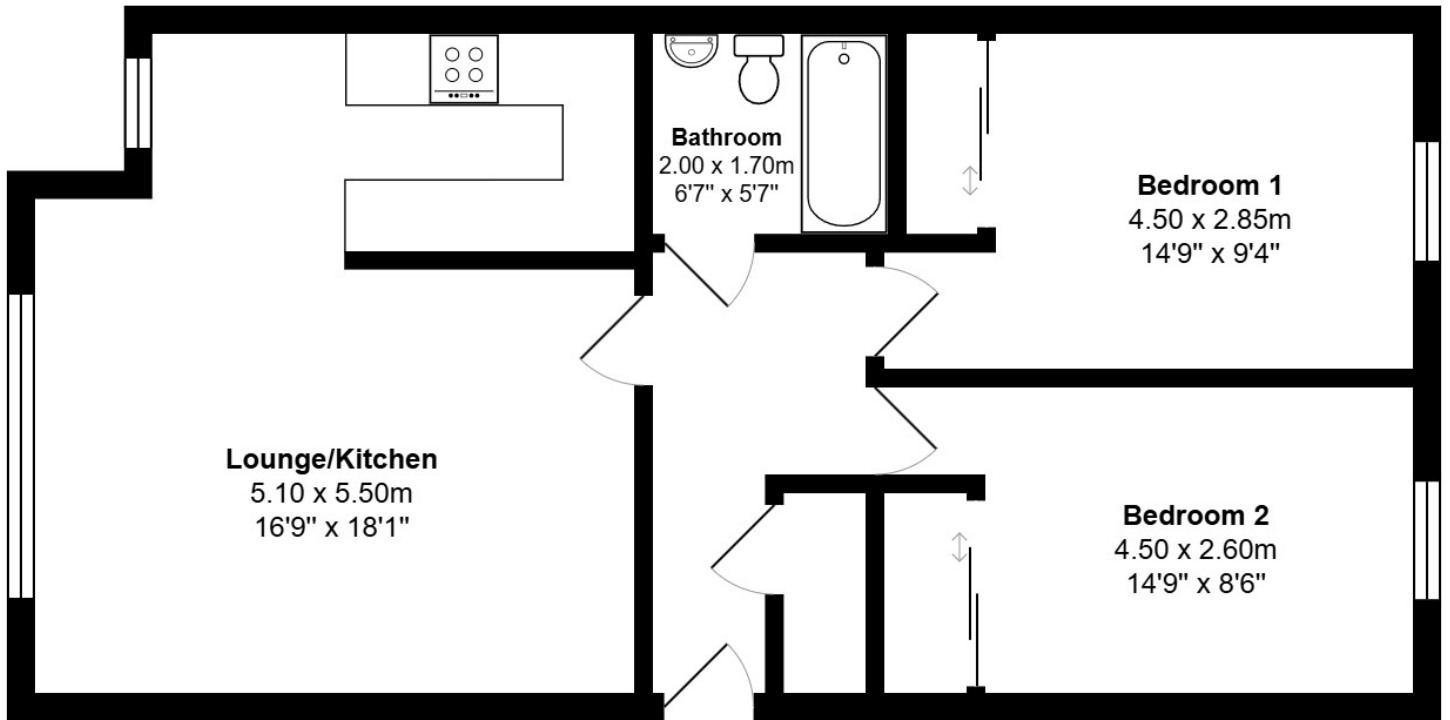

FLOOR PLAN, DIMENSIONS & MAP

Approximate Dimensions (Taken from the widest point)

Gross internal floor area (m²): 61m²
EPC Rating: B