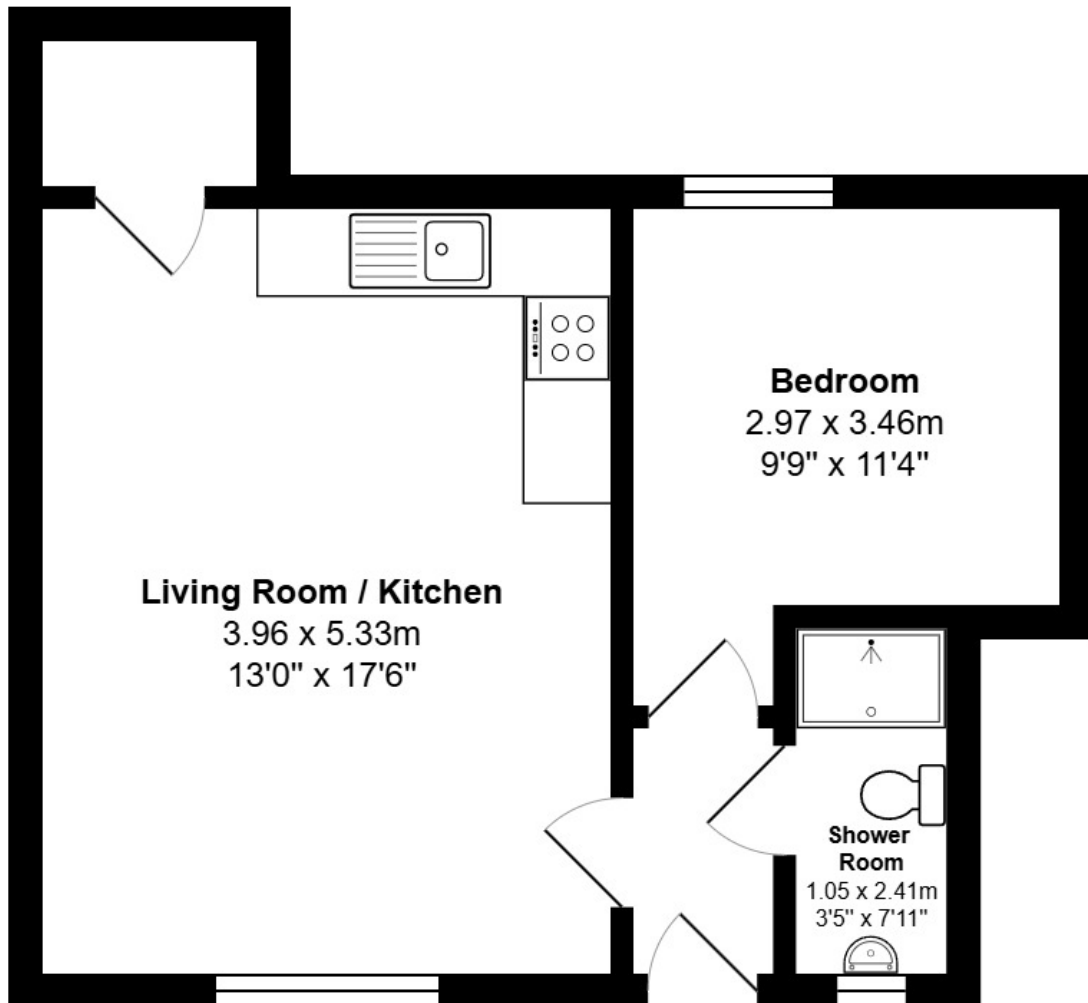

FLOOR PLAN, DIMENSIONS & MAP

Approximate Dimensions (Taken from the widest point)

Gross internal floor area (m²): 35m²

EPC Rating: D