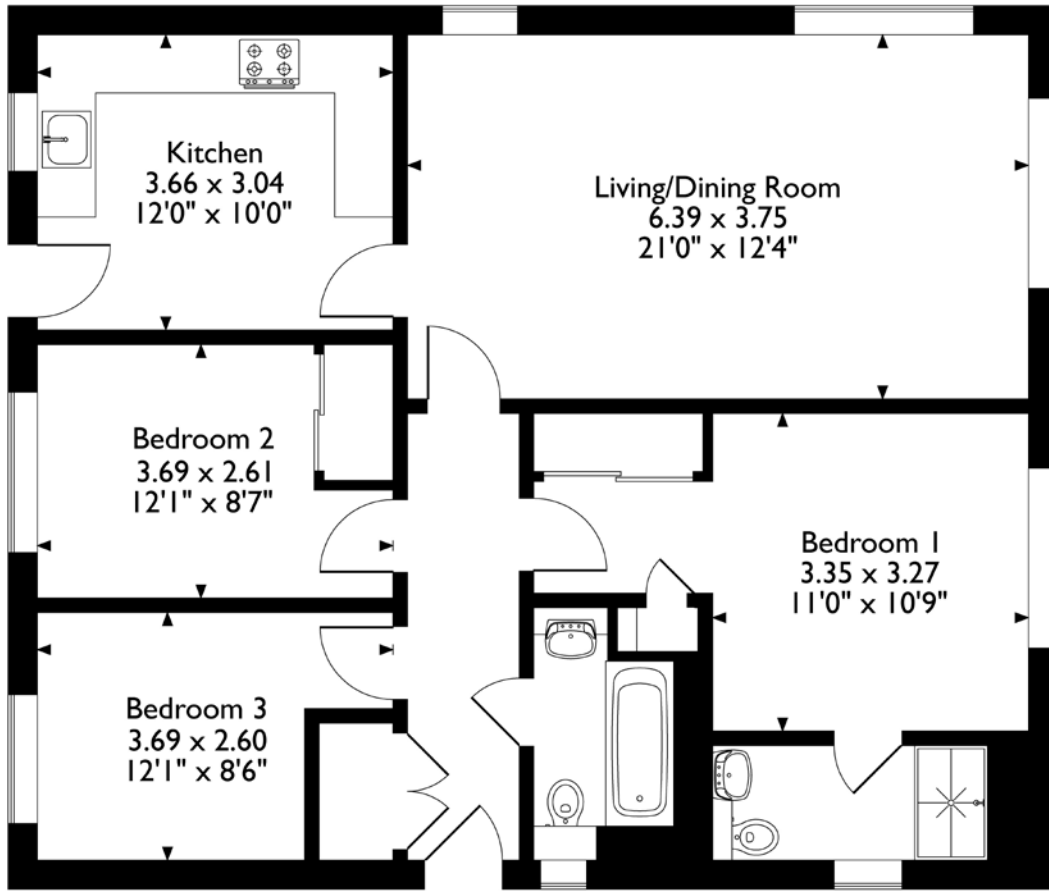

FLOOR PLAN, DIMENSIONS & MAP

Approximate Dimensions (Taken from the widest point)

Gross internal floor area (m²): 84m² | EPC Rating: C