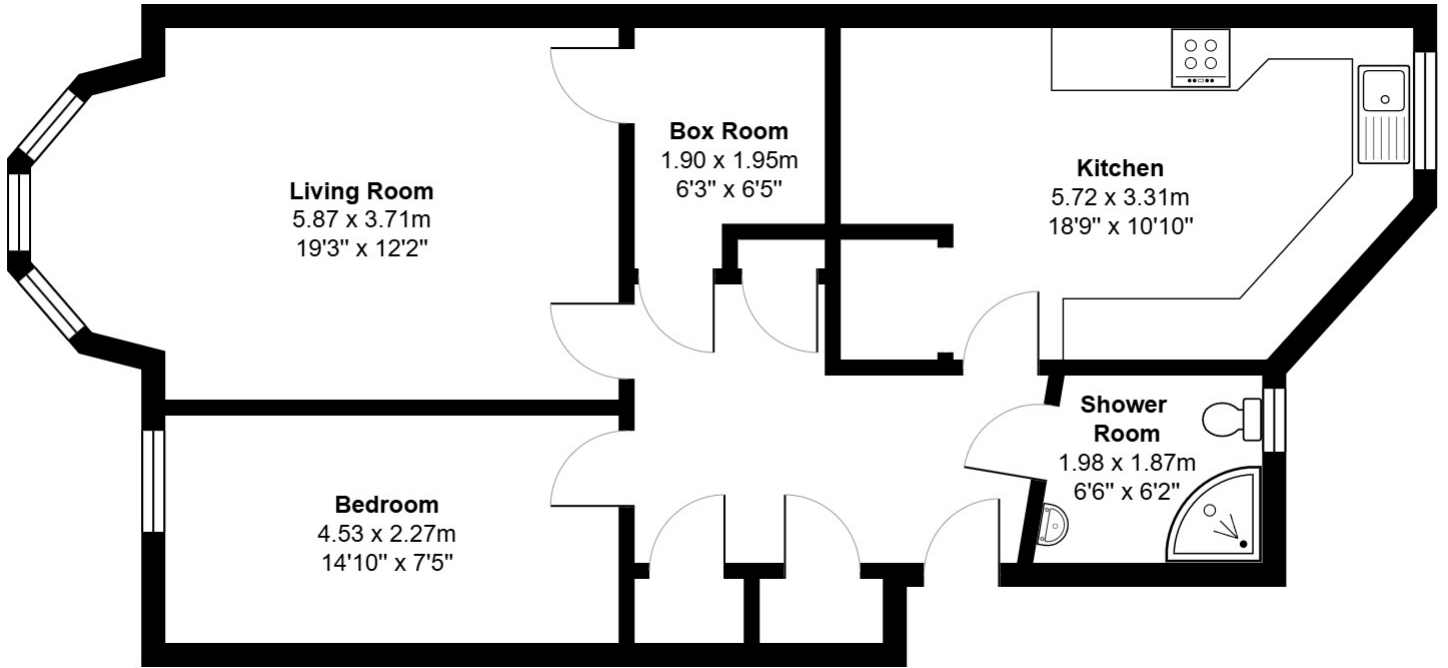

FLOOR PLAN, DIMENSIONS & MAP

Approximate Dimensions (Taken from the widest point)

Gross internal floor area (m²): 66m²
EPC Rating: C