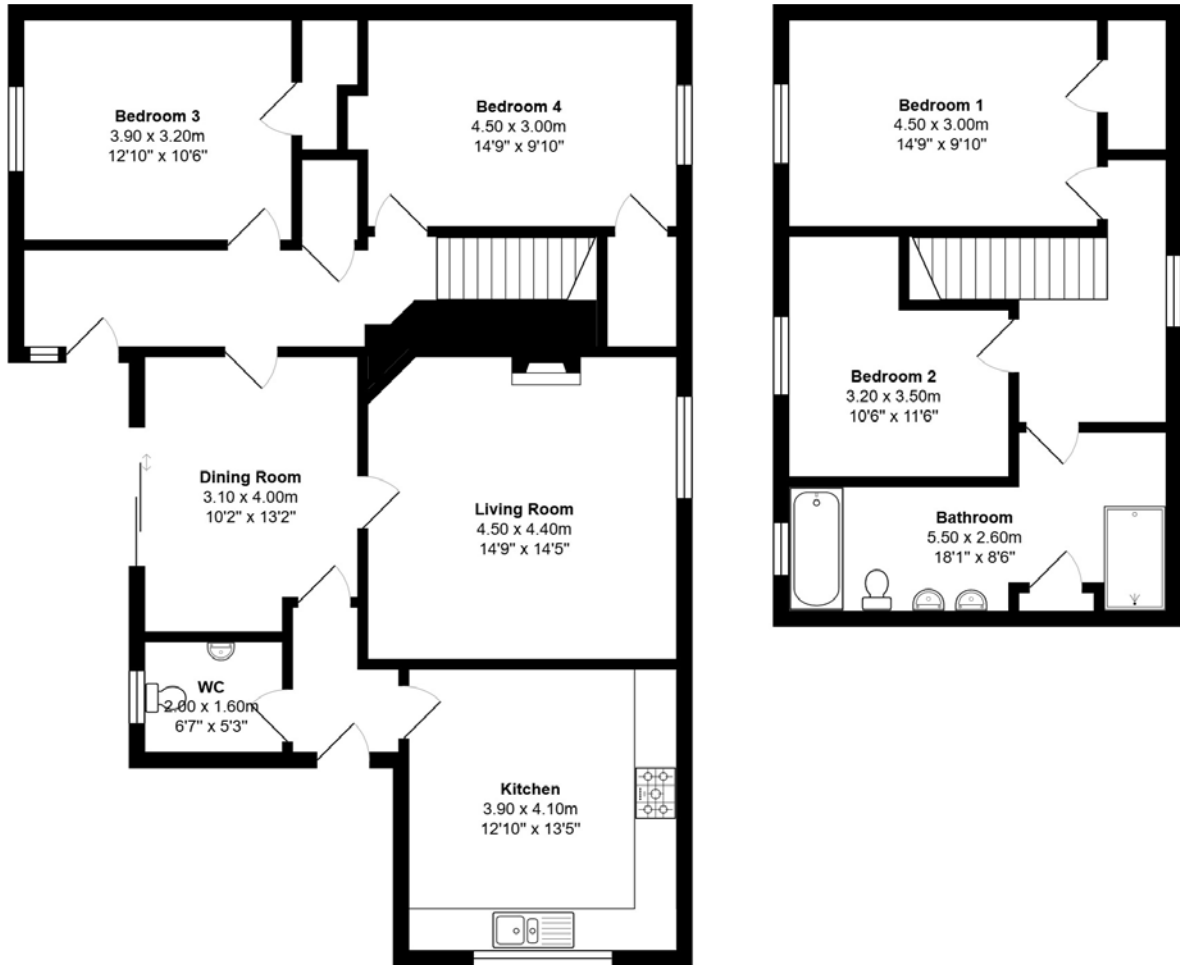

FLOOR PLAN, DIMENSIONS & MAP

Approximate Dimensions (Taken from the widest point)

Gross internal floor area (m²): 141m²
EPC Rating: D