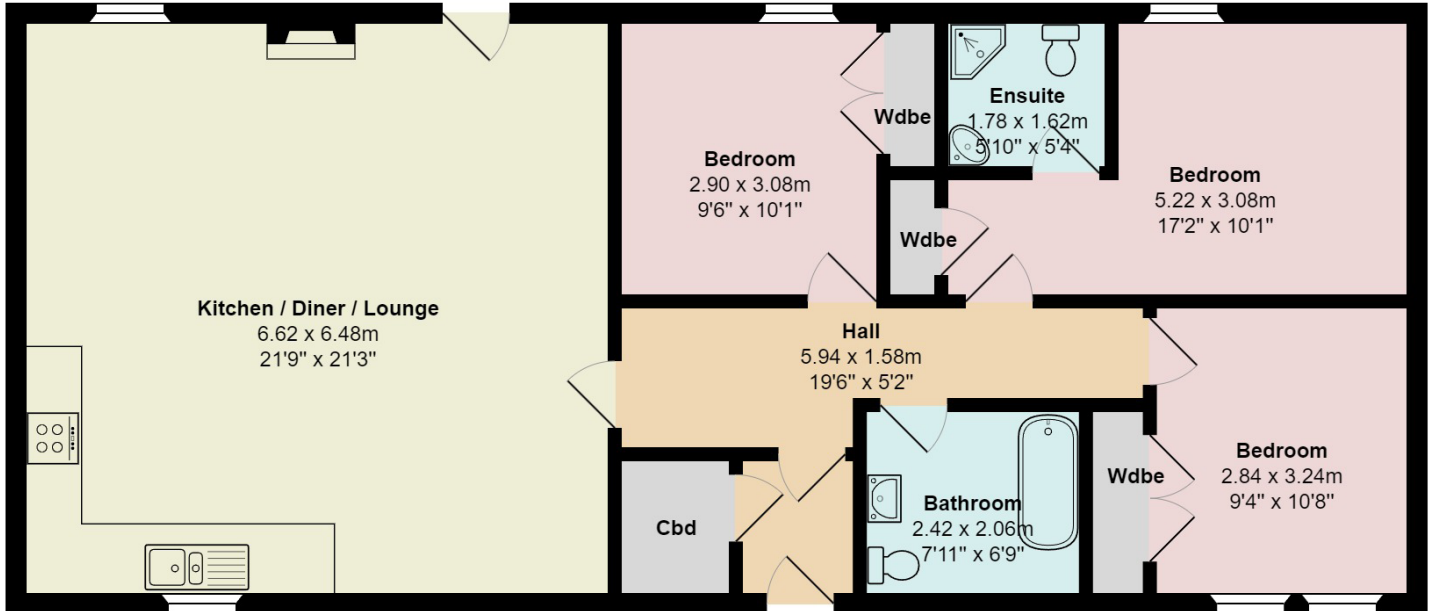

FLOOR PLAN, DIMENSIONS & MAP

Approximate Dimensions (Taken from the widest point)

Gross internal floor area (m²): 97m²
EPC Rating: C

Extras: All fitted floor coverings, blinds, curtains, and light fittings are included in the sale.