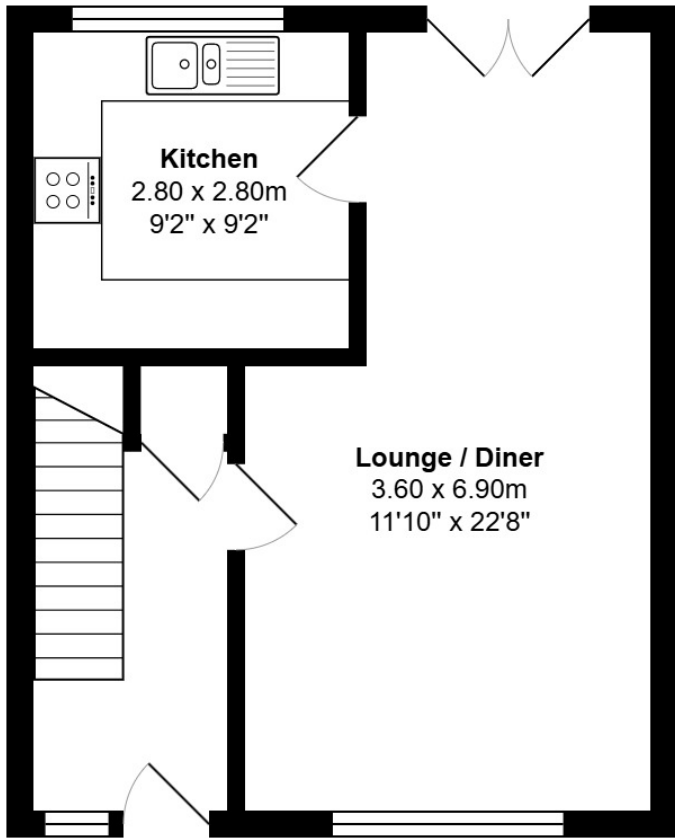

FLOOR PLAN, DIMENSIONS & MAP

Approximate Dimensions (Taken from the widest point)

Gross internal floor area (m²): 77m²
EPC Rating: C