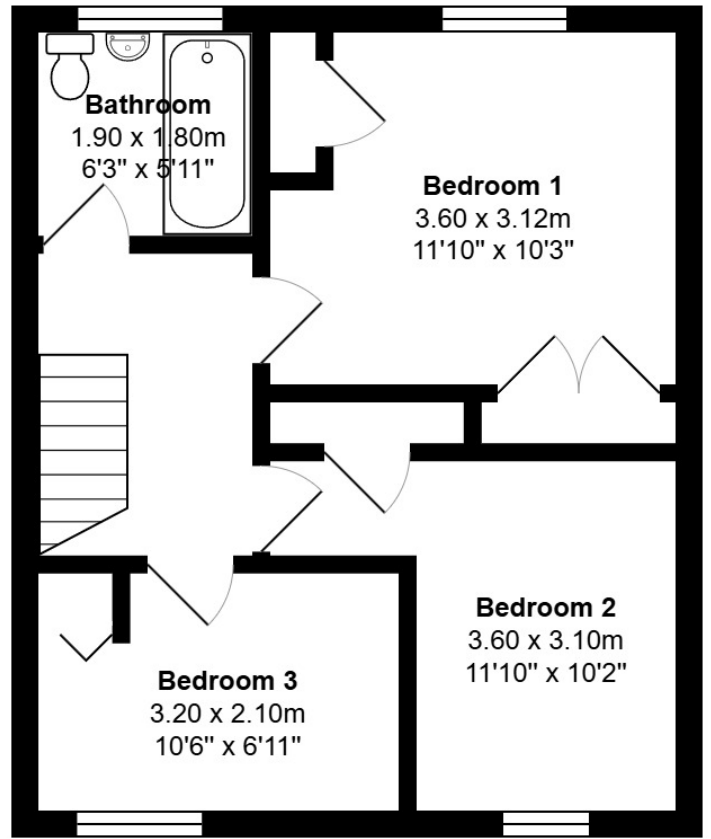

FLOOR PLAN, DIMENSIONS & MAP

Approximate Dimensions (Taken from the widest point)

Gross internal floor area (m²): 77m²
EPC Rating: C