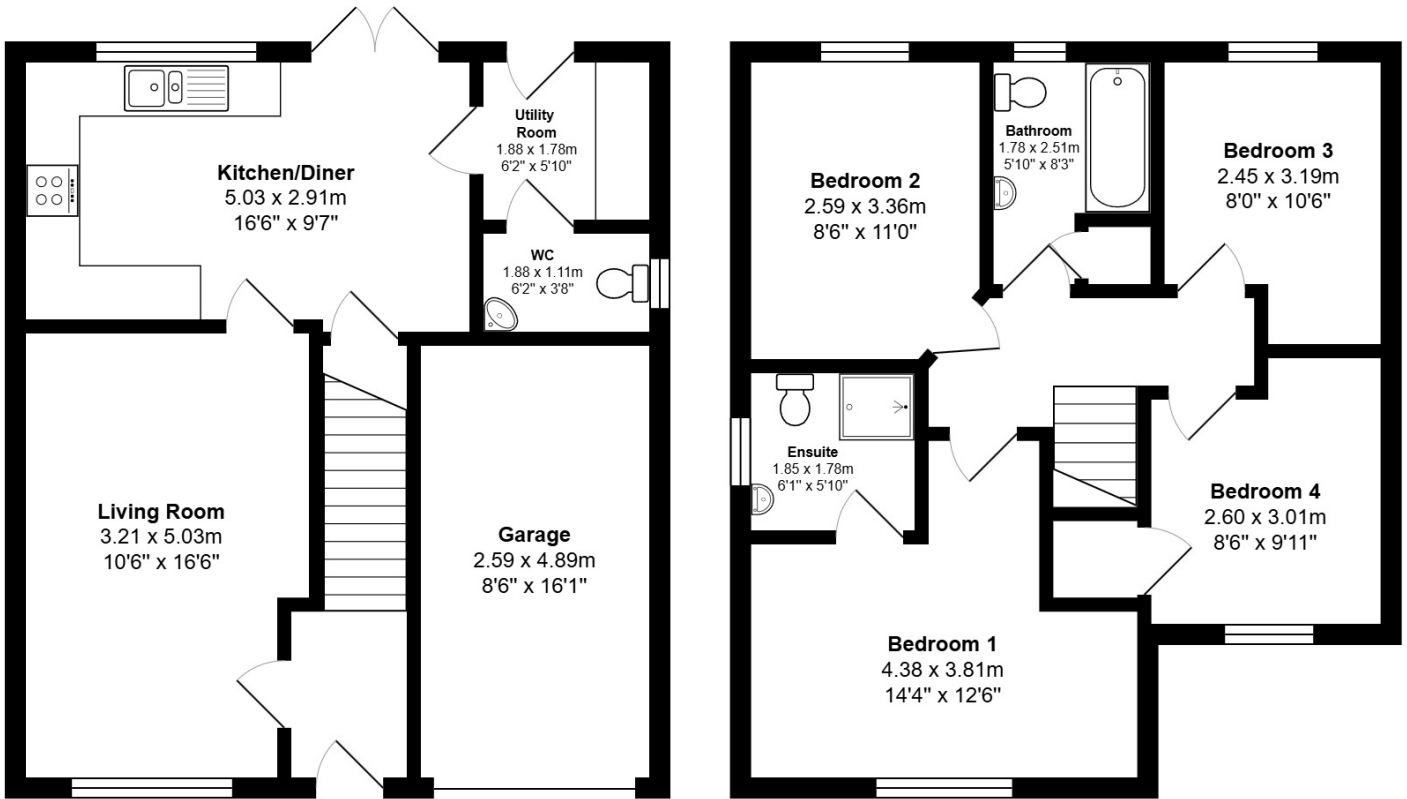

FLOOR PLAN, DIMENSIONS & MAP

Approximate Dimensions (Taken from the widest point)

Gross internal floor area (m²): 95m² | EPC Rating: B