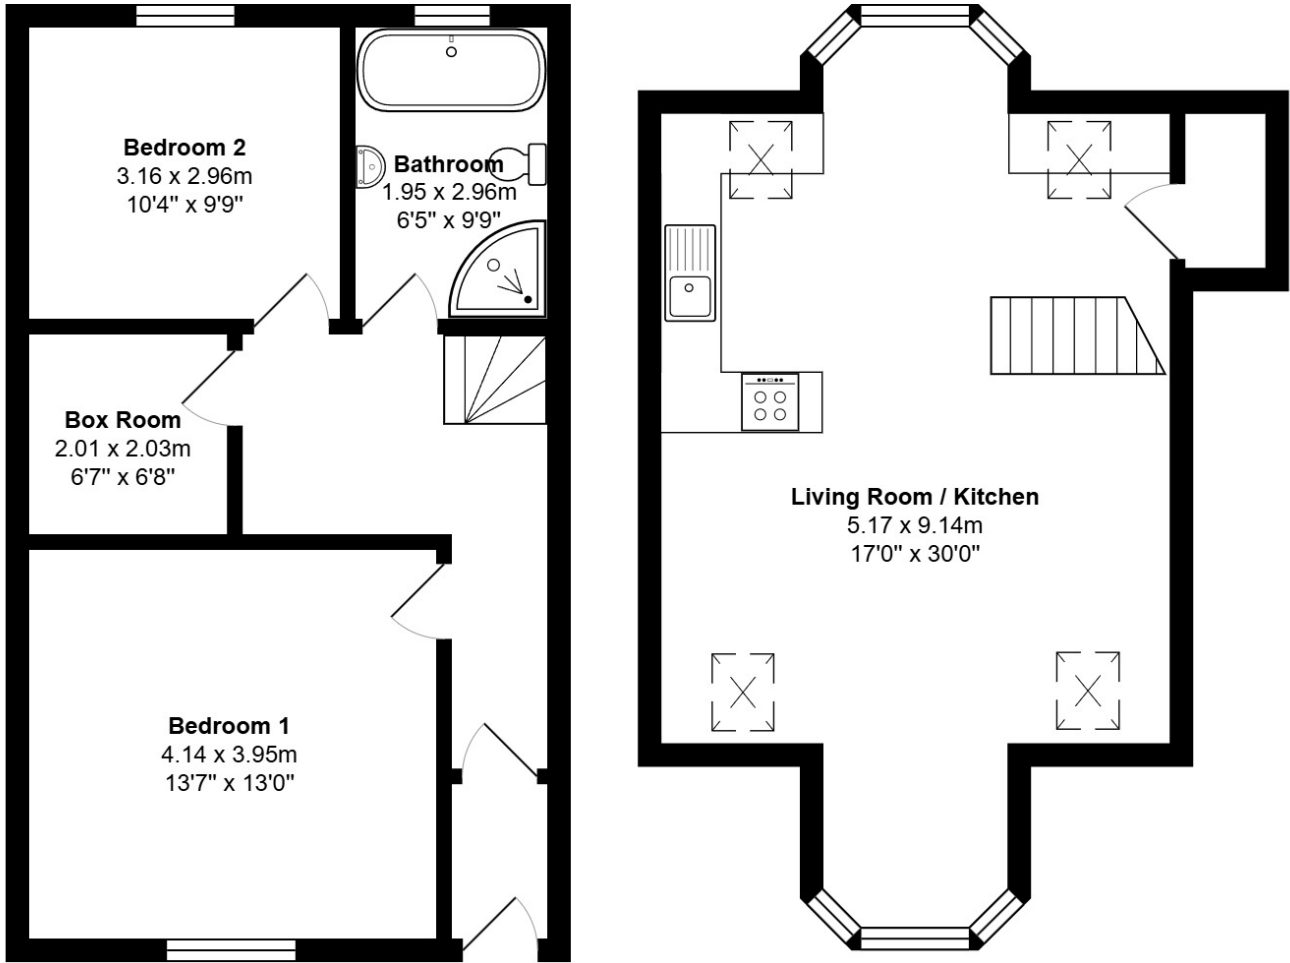

FLOOR PLAN, DIMENSIONS & MAP

Approximate Dimensions (Taken from the widest point)

Gross internal floor area (m²): 83m²
EPC Rating: C